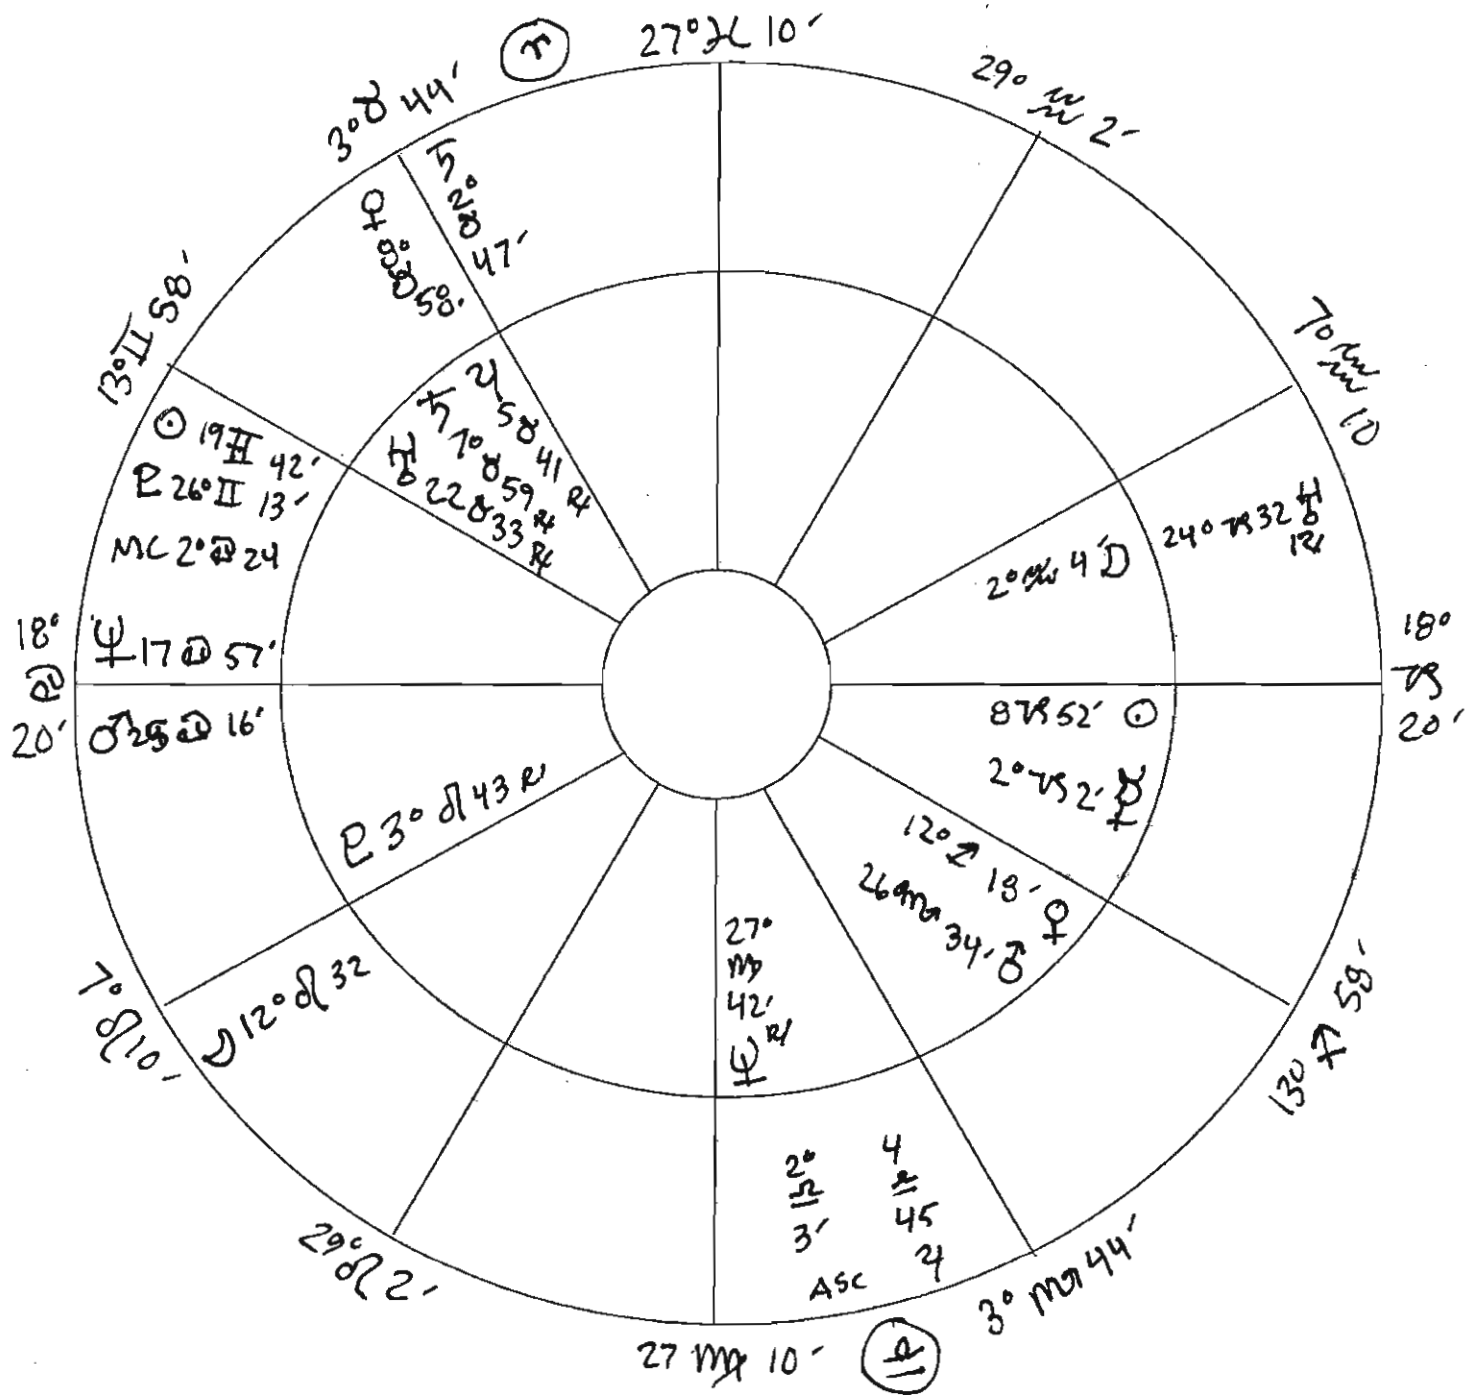

SUBJECT: Jacques-Yves Cousteau

DATE: 06/11/1910

TIME: 01:06:00 PM - -0.16

St.Andre De Cubzac, Haute-Normandie, Personal Atlas

000W27'00 44N59'00

11:09 02/10/15 Ver 2.5.0
Placidus, Tropical

DECLINATIONS

NATAL

SUBJECT: Philippe Pierre Cousteau
 DATE: 12/30/1940
 TIME: 05:50:00 PM GMT UTC+0h - BST
 Daylight/Summer Time
 Toulon, Provence-Alpes-Cote d'Azur, France
 005E56'00 43N07'00

11:10 02/10/15 Ver 2.5.0
 Placidus, Tropical

SUMMARY

		Power	%	Harmony
SOCIETIES:	Personal	170.26	22.4	-8.76
	Companionship	326.15	42.9	19.67
	Public	264.35	34.7	14.30
TRINITIES:	Life	208.11	27.4	0.03
	Wealth	203.40	26.7	16.46
	Association	241.81	31.8	8.93
	Psychism	107.44	14.1	-0.20
ELEMENTS:	Fire	141.48	18.6	3.21
	Earth	299.27	39.3	10.06
	Air	122.68	16.1	0.66
	Water	197.32	25.9	11.28
QUALITIES:	Movable	163.54	21.5	5.12
	Fixed	399.54	52.5	7.67
	Mutable	197.67	26.0	12.42

Relationships: Why? And Why Not?

Inner Wheel JACQUES-YVES Outer Wheel PIERRE-PHILIPPE

Relationships: Why? And Why Not?

Inner Wheel PHILIPPE PIERRE Outer Wheel JACQUES - YVES

Chart Comparison by Degree

Degree	Planet & Sign Jacques-Yves	Planet & Sign Philippe-Pierre
0		
1		
2	♃♈, MC♉, ASC♈	♃♈, ♃♈
3		♃♈
4	♃♈	
5		♃♈
6		
7		♃♈
8	♀♈	♃♈
9		
10		
11		
12	♃♈	♀♈
13		
14		
15		
16		
17	♃♈	
18		ASC♈
19	♃♈	
20		
21		
22		♃♈
23		
24	♃♈	
25	♃♈	
26	♃♈	♃♈
27		♃♈, MC♈
28		
29	♀♈	