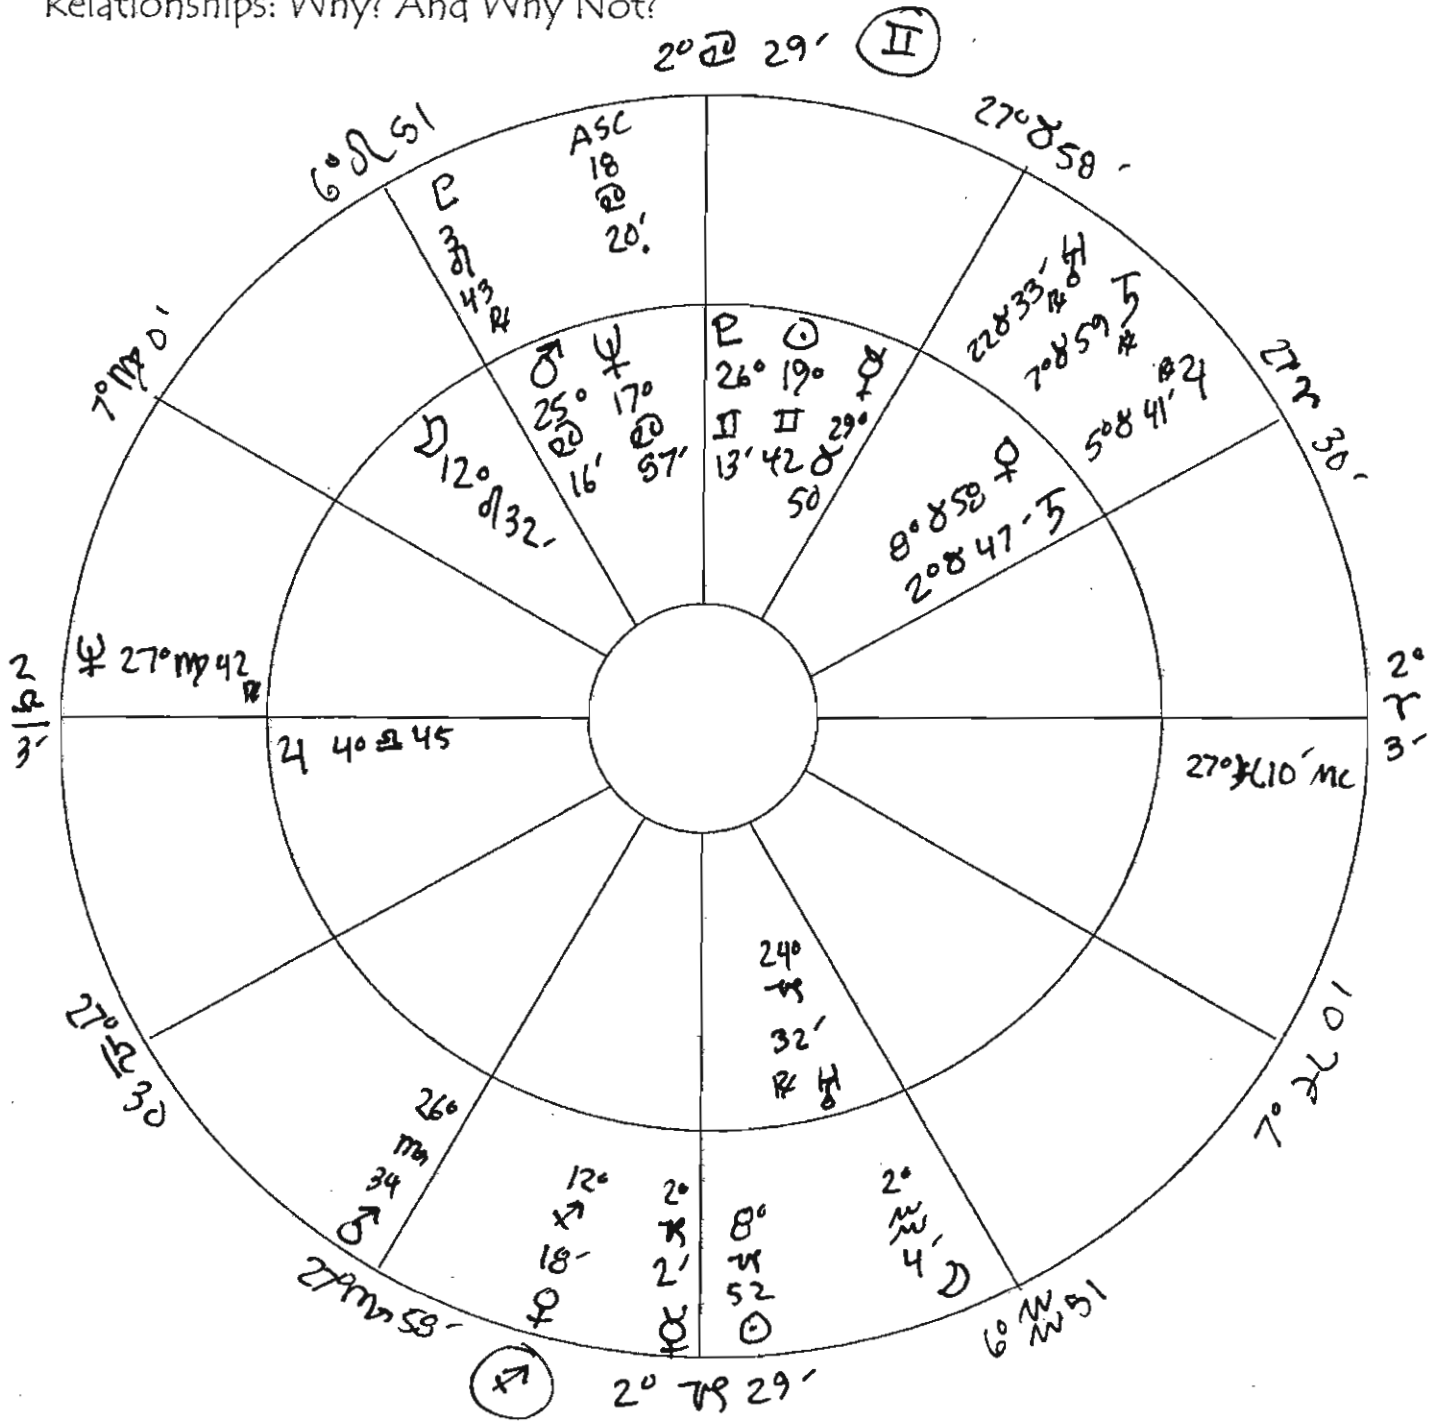

ASTRODYNE REPORT

	☉	☽	♃	♄	♅	♆	♇	♈	♉	♊	♋	♌	♍	♎	♏	♐	♑	♒	♓	♈	♏
☉	4.16 0.00			1.31 -1.64	4.80 7.20	7.11 3.56	2.67 -2.67													2.54 -2.54	
☽		3.98 3.98	1.24 -0.93	2.50 1.88	8.38 -4.19	6.08 -9.11	2.49 2.49	7.64 7.64	13.34 -13.34	3.11 3.11	1.27 -1.27										
♃					4.36 6.54	2.05 1.03							5.66 -5.66	1.32 0.00	5.14 -5.14						
♄														1.42 1.77							
♅								5.98 -7.48	5.86 4.40	2.84 2.13	9.39 7.04	1.77 1.33									
♆						7.69 0.00								8.04 -4.02							
♇						5.30 0.00							0.29 -0.43	5.73 -8.60	0.81 -1.21						
♈							1.54 -0.39						4.85 4.85		2.37 2.37	2.79 2.79					
♉														0.98 0.98	11.48 -11.48						
♊	8.37 0.00														3.46 3.46						
♋														0.64 0.00						1.16 1.16	
♌	0.50 0.00																				

PLANETS

	Power	%	Harmony
☽	63.07	12.6	0.24
♁	58.87	11.7	-14.62
♁	52.55	10.5	-0.69
♃	51.37	10.2	-1.70
♄	50.43	10.0	11.53
♅	46.86	9.3	-9.78
♆	38.42	7.7	9.27
☉	38.11	7.6	3.91
♇	34.13	6.8	6.95
♃	33.41	6.7	0.75
♁	25.04	5.0	1.46
♁	9.68	1.9	5.85
Total	501.93	100.0	13.16

HOUSES

	Power	%	Harmony
11	136.25	17.9	11.63
1	115.44	15.2	-13.04
6	96.74	12.7	10.42
10	87.61	11.5	4.09
7	86.50	11.4	-4.65
5	72.43	9.5	13.77
4	70.49	9.3	0.13
8	20.25	2.7	-0.71
9	20.25	2.7	-0.71
2	19.06	2.5	1.95
3	19.06	2.5	1.95
12	16.70	2.2	0.37

SIGNS

	Power	%	Harmony
♈	136.25	17.9	11.63
♉	103.56	13.6	-1.17
♊	96.98	12.7	-10.72
♋	94.95	12.5	-0.24
♌	78.00	10.3	1.77
♍	68.07	8.9	-1.33
♎	62.75	8.2	7.93
♏	56.57	7.4	1.58
♐	34.90	4.6	11.61
♑	16.70	2.2	0.37
♒	9.61	1.3	2.32
♓	2.42	0.3	1.46

SUMMARY

		Power	%	Harmony
SOCIETIES:	Personal	170.26	22.4	-8.76
	Companionship	326.15	42.9	19.67
	Public	264.35	34.7	14.30
TRINITIES:	Life	208.11	27.4	0.03
	Wealth	203.40	26.7	16.46
	Association	241.81	31.8	8.93
	Psychism	107.44	14.1	-0.20
ELEMENTS:	Fire	141.48	18.6	3.21
	Earth	299.27	39.3	10.06
	Air	122.68	16.1	0.66
	Water	197.32	25.9	11.28
QUALITIES:	Movable	163.54	21.5	5.12
	Fixed	399.54	52.5	7.67
	Mutable	197.67	26.0	12.42

Relationships: Why? And Why Not?

Inner Wheel JACQUES-YVES   Outer Wheel PIERRE-PHILIPPE