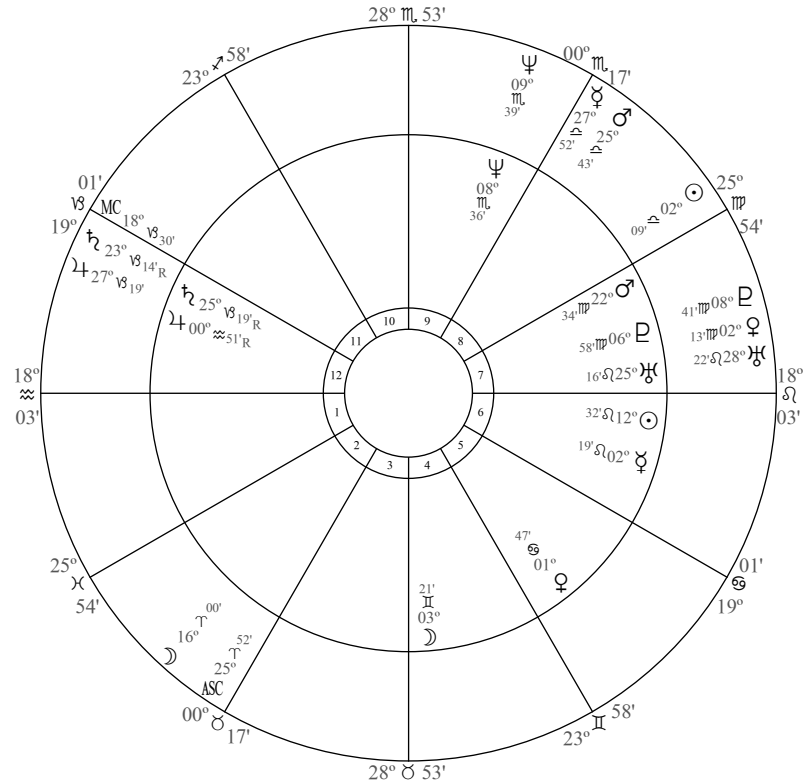

Interpreting Major Progressions - Class 1#

Chart of President Obama

Progressed to: Election Day November 6, 2011	
07/03/2010 ☾ △ ♃r	07/11/2011- 07/18/2012
09/05/2010 ♂ ✖ ♃r	03/04/2012 - 08/31/2013
10/07/2010 ♂ □ ♃r	04/06/2012 -10/03/2013
11/27/2010 ♀ π ♃r	09/24/2011- 07/21/2012
02/02/2011 ASC ♂ ♂p	08/17/2012 -03/15/2014
05/15/2011 MC √ ASCr	05/22/2012 -05/30/2013
06/15/2011 ☾ □ ♀r	06/22/2012 -06/30/2013
06/16/2011 ♃ □ ♃p	05/08/2012 -04/09/2013
08/21/2011 ASC △ ♃r	05/24/2012 -02/27/2013
09/03/2011 ♀ ✖ ♀r	06/30/2012 -04/27/2013
09/07/2011 MC □ ♃r	09/13/2012- 09/21/2013
09/07/2011 ASC □ ♃r	06/10/2012- 03/16/2013
01/03/2012 ☾ ✖ ♃r	01/10/2013 -01/18/2014

PLANETS

	Power	%	Harmony
☽	71.76	13.0	4.33
♃	66.52	12.0	32.72
♃	64.56	11.7	9.22
♀	63.08	11.4	3.83
MC	60.34	10.9	-0.51
♃	52.46	9.5	-8.33
ASC	41.77	7.6	-14.63
♃	33.21	6.0	-17.71
♂	28.63	5.2	-0.17
♀	27.22	4.9	5.08
♁	24.93	4.5	-2.72
☾	17.96	3.3	-8.59
	552.46	100.0	2.51

HOUSES

	Power	%	Harmony
12	145.21	17.0	20.23
7	133.91	15.7	-18.35
6	118.40	13.9	2.79
4	85.38	10.0	6.87
10	83.27	9.8	0.41
1	63.18	7.4	-21.14
5	59.50	7.0	9.69
9	47.86	5.6	-1.81
8	39.09	4.6	5.88
11	33.26	3.9	16.36
2	30.02	3.5	7.45
3	13.61	1.6	2.54

SIGNS

	Power	%	Harmony
♌	131.13	15.4	-1.40
♈	129.70	15.2	11.57
♎	124.71	14.6	-21.38
♏	124.00	14.5	8.26
♊	104.05	12.2	8.94
♍	78.69	9.2	-12.49
♏	63.11	7.4	7.24
♏	33.26	3.9	16.36
♏	27.22	3.2	5.08
♏	22.86	2.7	7.50
♏	7.16	0.8	-0.04
♏	6.81	0.8	1.27

Upcoming Classes

Class 2 – May 10
Career, Honor and Success

Class 3 – May 17
Health, Vitality and Illness

Class 4 - May 24
Love, Romance and Marriage

Class 5 - May 31
The Alchemy of Progressions