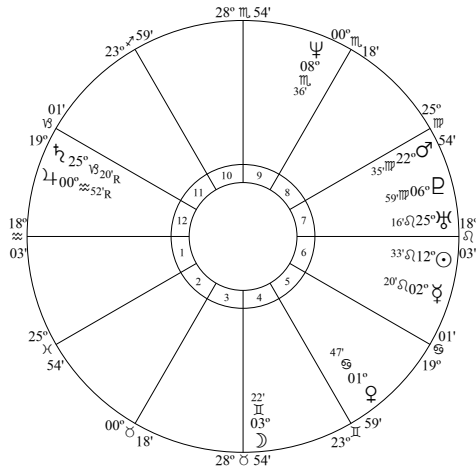

- MAJOR PROGRESSIONS
- MINOR PROGRESSIONS
- TRANSITS

Major Progressions

- Major progressions are determined by the movement and position of the planets each solar day after birth
- One day is roughly equivalent to one year of life
- Each two hours after birth are equal to one month of life
- Each four minutes after birth equal one day of life
- Major progressions carry one-half the power of the natal chart and correspond to the major events and experiences in one's life
- Major progressions carry one-fourth (1/4) the power of the natal chart
- In analyzing major progressions attention is given to"
  - The progressed position of the planets
  - The type of aspect they form
  - The relative power, harmony, or discord of their natal positions
  - The houses they govern by rulership (look to the sign on the cusp of each house)
- Major progressions are placed in the secondary wheel of the chart

Minor Progressions

- Minor progressions are measured by the movement of the planets during one lunar month (approximately 27 ¼ days) after birth
- This means one complete passage of the Moon through the twelve signs of the zodiac after birth is equivalent to one year of life
- The movement of the Moon through each sign of the zodiac after birth equals one month of life
- The movement of the Moon through one degree of the zodiac equals one day of life
- Minor progressions carry one-eighth (1/8) the power of the natal chart and correspond to the minor events in one's life
- Special consideration is given when minors reinforce planets engaged in major progressions
- When using minors we primarily track conjunction and opposition aspects
- Minor Progressions are placed in the tertiary wheel of the chart

Transit Progressions

- Transiting aspects are the type of progressions commonly used by most astrologers
- They are measured by the ratio of one year after birth is equal to one year of life
- The complex mathematical formulas required for calculating Major and Minor Progressions has daunted amateur astrologers for centuries
- Transits are easy to calculate – one can merely look at the ephemeris for the current date
- In the Hermetic system of astrology the influence of transits is considered fairly insignificant
- Transits carry the power of one thirty-second (1/32) of the natal chart
- **Exceptions to this rule** are the transits of the slower moving planets through