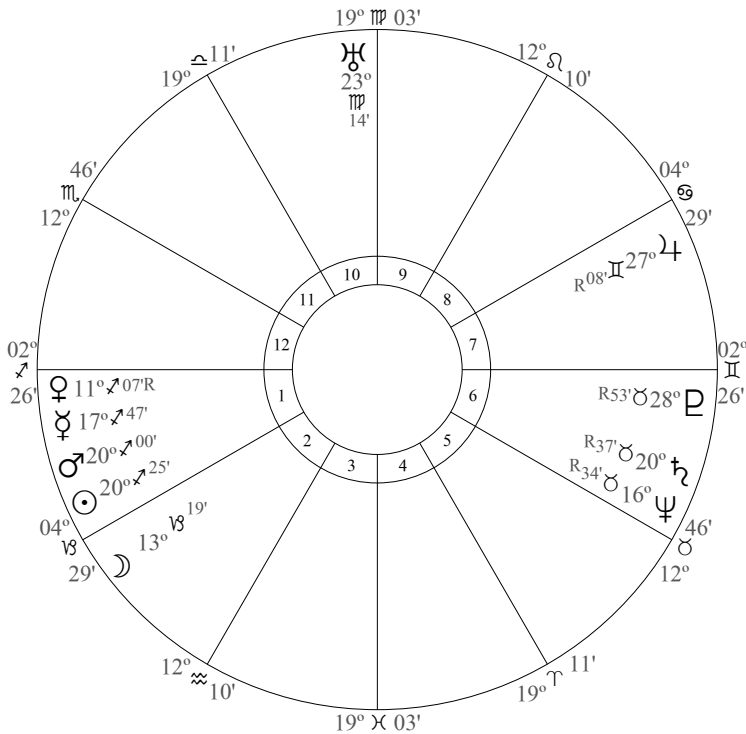

Delineation with Astrodynes: Class 3 – The Signs#

Name: Sagittarius – the Archer

- Symbol: ♐
- Keyword: I See
- Sun-Sign Dates: November 22 – December 21
- Best Quality: Loyalty
- Worst Quality: Sportative
- Ruling Planet: Jupiter
- Color: Light Purple
- Gemstone: Garnet, Turquoise
- Part of Body: Thighs, buttocks

Positive Sagittarius Traits

- Adventurous, alert, articulate, astute, attentive, candid, casual, charitable, chatty, cheerful, communicative, curious, devout, direct, eloquent, encouraging, enthusiastic, ethical, exploratory, frank, funny, generous, honest, humorous, inclusive, independent, informal, informative, inquisitive, insightful, inspirational, intelligent, jovial, knowledgeable, laid-back, liberal, lofty, loyal, lucid, observant, optimistic, perceptive, philosophical, playful, scholarly, sincere, spiritual, spontaneous, straightforward, talkative, tolerant, truthful, uncomplicated, upbeat, verbal, witty.

Negative Sagittarius Traits

- Affected, aloof, arrogant, blunt, boisterous, careless, caustic, callous, condescending, disruptive, evangelizing, excessive, fanatical, flamboyant, flashy, fault-finding, garrulous, happy-go-lucky, harsh, inconsiderate, immature, imperious, impractical, insensitive, know-it-all, lackadaisical, lacks discretion, laissez-faire, long-winded, loquacious, ostentatious, piercing, pious, pompous, practical joker, prankster, pretentious, proselytizing, rambling, remote, restless, rowdy, rude, sarcastic, sermonizing, snobbish, squandering, standoffish, tactless, thoughtless, unkind, unrealistic, unruly, unstructured, verbose, wasteful, wild, wordy, zealous.

Dominant Sagittarius – Elbert Benjamin

- *“The general impression is that material science is infallible, when the truth is that it is undergoing a constant process of revision, each decade trying to correct the mistakes of the previous decade.” - Elbert Benjamin*

PLANETS			HOUSES			SIGNS		
	Power	% Harmony		Power	% Harmony		Power	% Harmony
☉	103.33	14.5	1	404.49	36.9	♈	404.49	36.9
☽	92.89	13.1	10	191.90	17.5	♏	191.90	17.5
♂	91.02	12.8	6	124.54	11.4	♎	124.54	11.4
♁	78.37	11.0	7	109.74	10.0	♐	109.74	10.0
♃	67.09	9.4	9	51.66	4.7	♑	51.66	4.7
♅	63.30	8.9	2	48.38	4.4	♒	48.38	4.4
♀	47.79	6.7	5	45.51	4.2	♓	45.51	4.2
♃	40.17	5.7	12	29.06	2.7	♈	29.06	2.7
♁	37.82	5.3	3	26.82	2.4	♉	26.82	2.4
♃	35.26	5.0	4	24.64	2.3	♊	24.64	2.3
♁	28.29	4.0	11	23.89	2.2	♋	23.89	2.2
♁	25.22	3.5	8	14.15	1.3	♌	14.15	1.3
	710.55	100.0