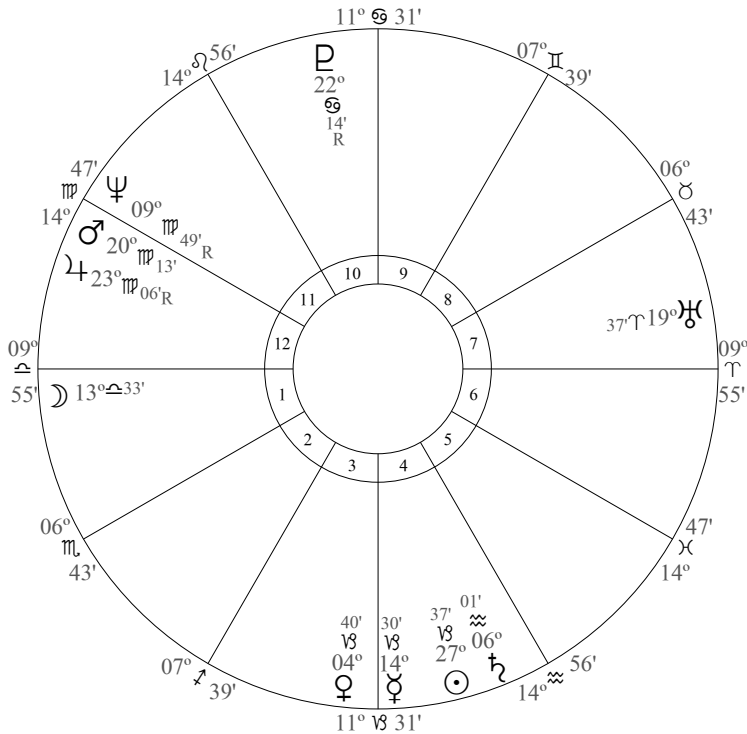

Delineation with Astrodynes: Class 3 – The Signs#

Dominant Capricorn – Shari Lewis
*“Self esteem comes from doing something
and accomplishing something.”* – Shari
Lewis

Name: Capricorn – The Sea-Goat

- Symbol: ♄
- Keyword: I Use
- Sun-Sign Dates: December 22 – January 19
- Best Quality: Diplomacy
- Worst Quality: Deceit
- Ruling Planet: Saturn
- Color: Dark Blue
- Gemstone: Onyx, Sardonyx
- Part of Body: Knees

Positive Capricorn Traits

- Ambitious, accomplished, accountable, capable, careful, cautious, circumspect, common-sense, competent, conforming, conservative, conventional, dependable, determined, diplomatic, discreet, dutiful, economical, efficient, exacting, foresight, functional, frugal, goal-oriented, habitual, judicious, logical, matter-of-fact, methodical, meticulous, no-frills, no-nonsense, orderly, organized, practical, predictable, prepared, prodigious, proficient, protective, prudent, purposeful, reliable, resolute, responsible, safety-minded, shrewd, sensible, steadfast, structured, systematic, thrifty, traditional, utilitarian, vigilant, wary, watchful

Negative Capricorn Traits

- Acquisitive, apprehensive, anxious, ascetic, austere, avaricious, burdened, calculating, cheap, cold, covetous, discouraging, dispiriting, dry, dreary, dull, fearful, formal, frightened, gloomy, glum, grasping, grave, greedy, grim, habitual, impoverished, inflexible, lackluster, limiting, materialistic, monotonous, overburdened, plodding, plotting, reserved, restraining, rigid, routine, scheming, self-centered, selfish, serious, severe, sober, solemn, Spartan, standoffish, stern, stoic, strict, tedious, timid, troubled, unbending, uncompromising, unyielding, worried

PLANETS			HOUSES			SIGNS		
	Power	% Harmony		Power	% Harmony		Power	% Harmony
♃	87.92	12.2	4	196.04	18.4	♄	208.88	19.6
♅	79.91	11.1	10	187.38	17.6	♅	187.38	17.6
♆	74.41	10.3	1	169.99	16.0	♆	180.49	17.0
♇	70.27	9.8	12	138.73	13.0	♇	169.99	16.0
♁	69.92	9.7	7	84.39	7.9	♁	84.39	7.9
♂	59.90	8.3	3	74.22	7.0	♂	63.08	5.9
♀	51.32	7.1	11	66.96	6.3	♀	43.96	4.1
♁	50.40	7.0	9	43.96	4.1	♁	29.81	2.8
♂	48.98	6.8	2	29.81	2.8	♂	25.66	2.4
♃	45.79	6.4	8	25.66	2.4	♃	25.20	2.4
♅	41.76	5.8	5	24.60	2.3	♅	22.89	2.2
♆	38.48	5.4	6	21.89	2.1	♆	21.89	2.1
	719.06	100.0