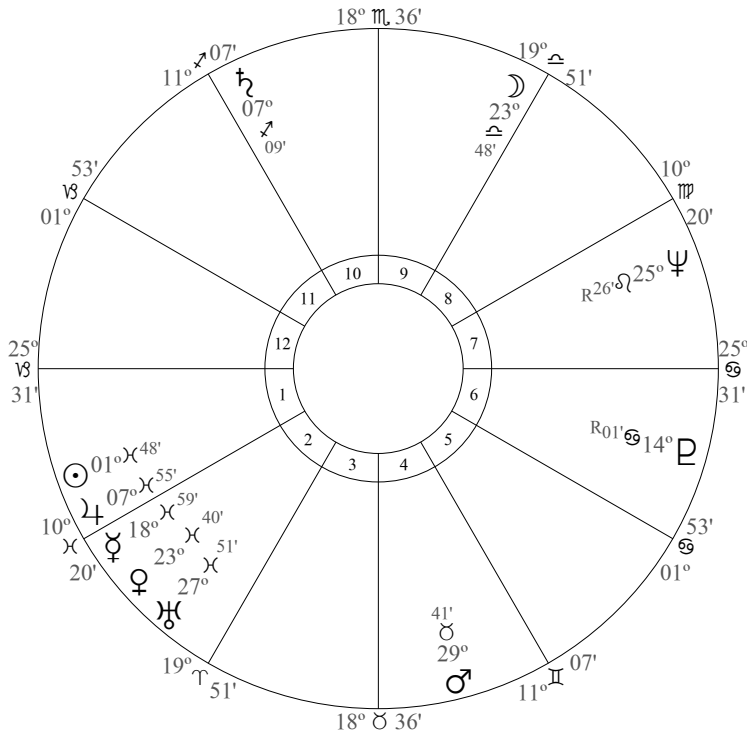

Delineation with Astrodynes: Class 3 – The Signs#

Dominant Pisces – Erma Bombeck

“It is not until you become a mother that your judgment slowly turns to compassion and understanding.” – Erma Bombeck

Name: Pisces – Twin Fish

- Symbol: ♃
- Keyword: I Believe
- Dates: February 19 – March 20
- Best Quality: Sympathy
- Worst Quality: Worry
- Ruling Planet: Neptune, Jupiter
- Color: Dark Purple
- Gemstone: Peridot
- Part of Body: Feet

Positive Pisces Traits

- Affectionate, caring, charitable, compassionate, concerned, considerate, devout, dramatic, dreamy, emotional, empathetic, generous, gentle, idealistic, imaginative, inclusive, inquisitive, insightful, inspirational, intuitive, kind-hearted, lofty mild-mannered, philosophical, prophetic, quixotic, receptive, romantic, self-sacrificing, sensitive, sincere, spiritual, sympathetic, tender, theatrical, visionary

Negative Pisces Traits

- Addictive, anxious, apprehensive, dependant, depressive, easily-influenced, fluctuating, frail, fretful, gossipy, helpless, hypersensitive, hysterical, impractical, impressionable, indecisive, martyr, maudlin, moody, morose, overly-emotional, mushy, needy, nervous, passive, passive-aggressive, self-destructive, submissive, susceptible, syrupy, temperamental, thin-skinned, uneasy, unstable, vacillating, victim, vulnerable, wavering, weak, weepy, whiny, worrisome, wounded.

PLANETS

	Power	%	Harmony
♂	62.20	11.3	-30.66
♂	58.15	10.5	2.82
☉	54.68	9.9	-20.69
♀	49.67	9.0	18.50
♀	45.97	8.3	28.23
♁	45.61	8.3	4.02
♃	45.36	8.2	4.46
♄	42.24	7.6	-9.72
MC	39.91	7.2	17.74
♃	39.46	7.1	-34.28
☽	39.31	7.1	-5.54
♃	30.14	5.5	11.14
	552.70	100.0	-14.00

HOUSES

	Power	%	Harmony
1	186.62	21.9	-33.45
2	147.69	17.3	56.55
10	106.31	12.5	-23.21
4	85.19	10.0	-16.55
7	75.57	8.9	-17.66
6	65.26	7.7	1.25
9	62.30	7.3	8.58
3	31.10	3.6	-15.33
5	24.84	2.9	9.25
8	24.84	2.9	9.25
11	22.68	2.7	2.23
12	19.73	2.3	-17.14

SIGNS

	Power	%	Harmony
♃	247.73	29.1	40.32
♈	97.61	11.5	-31.47
♉	85.19	10.0	-16.55
♊	84.92	10.0	-1.52
♋	66.86	7.8	11.07
♌	62.30	7.3	8.58
♍	62.14	7.3	-32.06
♎	55.91	6.6	-14.90
♏	31.10	3.6	-15.33
♐	24.84	2.9	9.25
♑	24.84	2.9	9.25
♒	8.70	1.0	-2.89