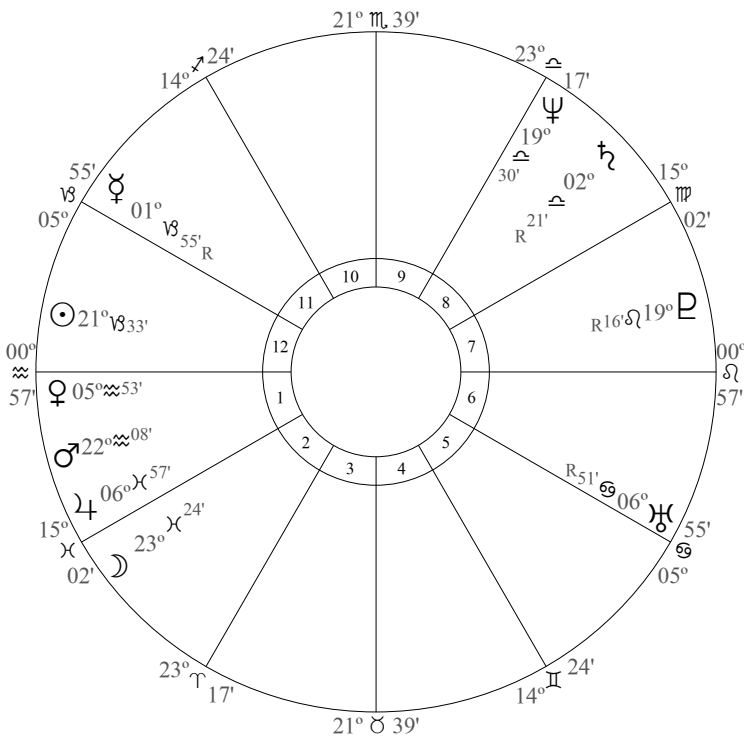

Positive Aquarius Traits

- Advanced, adventurous, altruistic, avant-garde, brilliant, broad-minded, chatty, communicative, community-minded, creative, discoverer, enlightened, exceptional, experimental, exploring, free-spirit, free-thinking, forward-thinking, futuristic, ground-breaking, humanitarian, independent, individualistic, ingenious, innovative, inspired, insightful, inventive, liberal, open-minded, original, out-going, progressive, reforming, self-sufficient, social, stimulating, talkative, tolerant, trendy, unique

Negative Aquarius Traits

- Abnormal, abrupt, alienating, argumentative, authority-oppositional, belligerent, challenging, changeable, confrontational, contentious, contrary, controversial, dissenting, disorderly, disruptive, divisive, eccentric, erratic, extremist, hasty, inconsistent, idiosyncratic, informal, irregular, insurrectionary, maverick, nonconformist, oddball, peculiar, provocative, quirky, radical, rebellious, revolutionary, stubborn, strange, sudden, unconstrained, unconventional, unexpected, unorthodox, unpredictable, unreliable, unruly, unstable, unusual, weird

Dominant Aquarius – Rush Limbaugh

“Enraging liberals is simply one of the more enjoyable side effects of my wisdom.” – Rush Limbaugh

PLANETS				HOUSES				SIGNS			
	Power	%	Harmony		Power	%	Harmony		Power	%	Harmony
♁	54.17	9.9	-18.96	1	212.32	25.8	26.04	♒	177.99	21.7	6.43
♃	53.89	9.8	-9.62	8	106.73	13.0	-15.93	♈	113.45	13.8	-16.18
♅	53.45	9.7	19.33	10	79.71	9.7	-18.59	♉	107.00	13.0	0.97
♁	52.92	9.6	-14.48	7	72.77	8.9	-16.17	♊	82.83	10.1	32.24
♁	51.13	9.3	10.44	11	70.08	8.5	-4.67	♌	79.71	9.7	-18.59
♁	50.54	9.2	-11.05	6	66.31	8.1	-7.92	♍	72.77	8.9	-16.17
♁	49.11	9.0	-16.93	12	60.53	7.4	-1.71	♎	66.31	8.1	-7.92
♁	46.69	8.5	-14.59	2	48.51	5.9	12.64	♏	26.73	3.3	9.67
♁	37.19	6.8	5.59	4	26.73	3.3	9.67	♐	26.46	3.2	-7.24
♁	34.33	6.3	19.60	9	26.73	3.3	9.67	♑	26.46	3.2	-7.24
♁	33.59	6.1	5.90	5	26.46	3.2	-7.24	♒	24.55	3.0	-8.46
♁	31.53	5.7	6.26	3	24.55	3.0	-8.46	♓	17.16	2.1	9.80
	548.53	100.0	-18.50