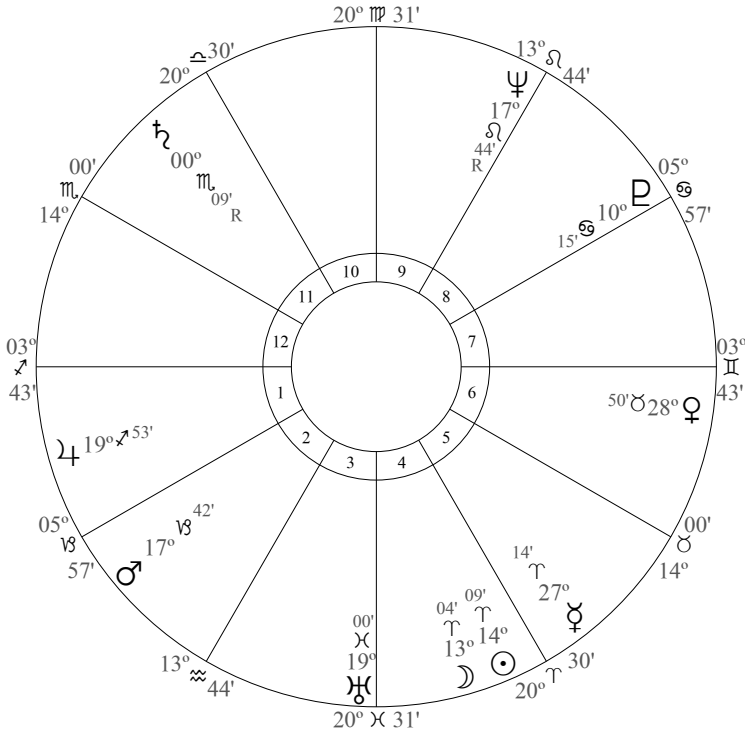

Delineation with Astrodynes: Class 3 – The Signs#

Name: Aries – The Ram

- Symbol: ♈
- Sun-Sign Dates: March 20 - April 19
- Keyword: I Am
- Best Quality: Leadership
- Worst Quality: Officiousness
- Ruling Planet: Mars
- Color: Light Red
- Gemstone: Amethyst
- Part of Body: Head

Positive Aries Traits

- Active, administrative, animated, assertive, audacious, authoritative, bold, brave, chivalrous, commanding, competitive, confident, constructive, courageous, dynamic, eager, energetic, enthusiastic, exciting, executive, fearless, fierce, gallant, ground-breaking, heroic, initiating, innovative, intense, intrepid, lively, managerial, passionate, pioneering, productive, resilient, robust, spirited, strong, supervisory, valorous, vigorous

Negative Aries Traits

- Accident-prone, aggressive, angry, antagonistic, argumentative, arrogant, authoritarian, bellicose, belligerent, bossy, brash, brutal, combative, competitive, destructive, dictatorial, domineering, egotistical, feverish, harmful, harsh, hasty, hostile, impatient, impetuosity, impulsive, intimidating, intolerant, narcissistic, officious, overbearing, rage, rash, reckless, self-centered, tempestuous, uncompromising, violent

Dominant Aries- Marlon Brando

“An actor's a guy who, if you ain't talking about him, he ain't listening”
(Marlon Brando 1924-2004)

PLANETS

	Power	%	Harmony
☉	73.43	13.2	-0.55
☽	64.19	11.6	-4.56
♀	24.24	4.4	-9.40
♀	44.85	8.1	0.60
♂	54.18	9.8	-9.43
♃	72.05	13.0	36.52
♅	22.68	4.1	-10.79
♄	38.65	7.0	-11.72
♅	35.69	6.4	27.24
♁	40.58	7.3	-20.79
MC	43.92	7.9	-7.45
ASC	39.85	7.2	-6.08
	554.33	100.0	-16.40

HOUSES

	Power	%	Harmony
1	147.92	17.8	48.71
2	65.52	7.9	-14.83
3	53.99	6.5	-17.35
4	164.56	19.8	10.83
5	51.34	6.2	-14.12
6	67.28	8.1	0.90
7	12.12	1.5	-4.70
8	72.67	8.7	-23.07
9	72.41	8.7	26.96
10	56.05	6.7	-12.14
11	45.10	5.4	-10.49
12	23.69	2.8	-7.56

SIGNS

	Power	%	Harmony
♈	188.96	22.7	-19.23
♏	67.28	8.1	0.90
♐	12.12	1.5	-4.70
♑	72.67	8.7	-23.07
♒	72.41	8.7	26.96
♓	56.05	6.7	-12.14
♈	22.43	2.7	0.30
♉	46.37	5.6	-18.34
♊	147.92	17.8	48.71
♋	65.52	7.9	-14.83
♌	15.33	1.8	-5.63
♍	65.59	7.9	4.22