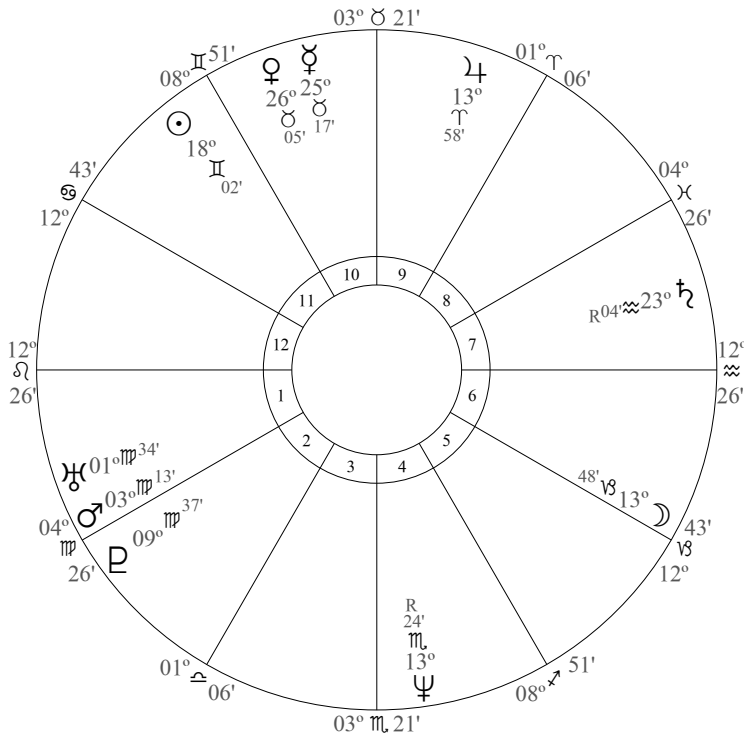

Delineation with Astrodynes: Class 3 – The Signs#

Name: Virgo – The Maiden

- Symbol: ♍
- Keyword: I Analyze
- Dates: August 23 – September 22
- Best Quality: Analysis
- Worst Quality: Criticism
- Ruling Planet: Mercury
- Color: Dark Violet
- Gemstone: Jasper
- Part of Body: Intestines and bowels

Positive Virgo Traits

- Alert, analytical, articulate, astute, attentive, chatty, coherent, communicative, conscientious, curious, detail-minded, diagnostic, erudite, expressive, focused, hypochondriacal, informative, ingenious, inquisitive, intelligent, investigative, judicious, knowledgeable, logical, lucid, methodical, observant, perceptive, perfectionist, rational, reasonable, scholarly, systematic, talkative, thorough, thoughtful, verbal.

Negative Virgo Traits

Anxious, apprehensive, blaming, critical, disapproving, discontented, disgruntled, disparaging, fanatical, fault-finding, fidgety, high-strung, interfering, intrusive, judgmental, jumpy, long-winded, loquacious, malcontented, meddlesome, nervous, nit-picking, obsessive, overly-rational, overwrought, pedantic, purist, preoccupied, prim, procrastinating, prudish, prying, rambling, restless, straitlaced, tense, verbose.

Dominant Virgo- Johnny Depp

“I guess I’m attracted to these off beat roles because my life has been a bit abnormal. The only thing I have a problem with is being labeled.”- Johnny Depp

PLANETS

	Power	%	Harmony
♃	64.28	11.7	-14.69
♄	62.71	11.4	-33.33
♅	59.20	10.8	-11.65
♆	53.07	9.7	-35.36
♇	46.68	8.5	-11.69
MC	44.36	8.1	11.79
♁	43.57	7.9	-5.30
♂	38.97	7.1	10.94
ASC	37.97	6.9	2.29
♄	37.10	6.8	-2.67
♁	30.47	5.6	7.97
☉	29.85	5.4	1.00
	548.24	100.0	-80.69

HOUSES

	Power	%	Harmony
10	177.09	21.1	-39.07
1	176.38	21.0	-23.55
7	82.41	9.8	-47.87
9	68.57	8.2	5.11
4	65.99	7.9	-6.22
6	63.63	7.6	-20.35
2	61.83	7.4	-8.69
11	61.20	7.3	-15.66
3	23.34	2.8	-5.84
8	20.64	2.5	1.41
5	19.48	2.3	5.47
12	18.55	2.2	-1.33

SIGNS

	Power	%	Harmony
♍	185.32	22.1	-35.03
♎	177.09	21.1	-39.07
♏	82.41	9.8	-47.87
♐	68.57	8.2	5.11
♑	65.99	7.9	-6.22
♒	63.63	7.6	-20.35
♓	61.20	7.3	-15.66
♈	52.90	6.3	2.79
♉	23.34	2.8	-5.84
♊	20.64	2.5	1.41
♋	19.48	2.3	5.47
♌	18.55	2.2	-1.33