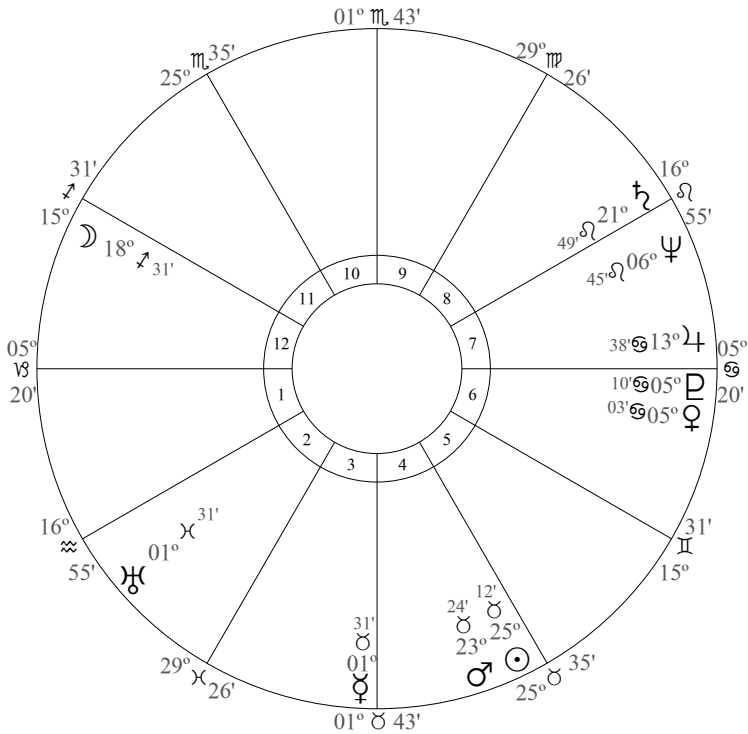

Delineation with Astrodynes: Class 3 – The Signs#

Name: Taurus – The Bull

- Symbol: ♉
- Sun-Sign Dates: April 20 – May 20
- Keyword: I Have
- Best Quality: Stability
- Worst Quality: Obstnacy
- Ruling Planet: Venus
- Color: Dark Yellow
- Gemstone: Agate
- Part of Body: Neck, Throat

Positive Taurus Traits

- Aesthetic, affectionate, artistic, consistent, constant, conventional, dependable, determined, disciplined, down-to-earth, established, firm, friendly, gracious, industrious, melodic, musical, patient, persevering, pleasant, practical, pragmatic, realistic, regular, reliable, resolute, sensible, sensual, single-minded, sociable, stable, staunch, steady, tactile, unswerving, unailing, warm,

Negative Taurus Traits

- Adamant, brooding, bull-headed, conformist, conservative, habitual, immoveable, inflexible, intractable, materialistic, plodding, possessive, predictable, obdurate, obstinate, reserved, rigid, routine, slow, stiff, stubborn, sullen, unbending, unforgiving, uncompromising, unyielding,

Dominant Taurus- Liberace

“Don't wear one ring, wear five or six. People ask how I can play with all those rings, and I reply, "Very well, thank you.” – Liberace (1919 – 1987)

PLANETS				HOUSES				SIGNS			
	Power	%	Harmony		Power	%	Harmony		Power	%	Harmony
☉	71.25	11.3	-28.22	4	159.66	16.9	-57.89	♈	227.34	24.1	-55.14
♁	71.05	11.3	-14.55	6	135.62	14.4	7.42	♉	161.82	17.1	20.66
♂	68.02	10.8	8.12	10	100.21	10.6	-0.71	♊	132.40	14.0	-9.54
♀	64.93	10.3	-0.97	7	94.81	10.0	1.30	♋	123.58	13.1	-64.40
♃	63.84	10.1	-34.35	1	91.51	9.7	-34.21	♌	91.51	9.7	-34.21
♄	52.77	8.4	19.40	3	80.17	8.5	-10.24	♍	73.86	7.8	19.68
♅	49.13	7.8	9.36	8	76.53	8.1	-53.43	♎	39.52	4.2	6.43
♆	47.05	7.5	-10.98	2	76.18	8.1	14.42	♏	23.42	2.5	-4.98
♇	43.11	6.8	-1.93	12	39.52	4.2	6.43	♐	21.56	2.3	-0.96
♁	40.90	6.5	-39.31	9	33.84	3.6	1.38	♑	21.56	2.3	-0.96
♂	37.33	5.9	12.08	11	32.19	3.4	-8.83	♒	15.96	1.7	-8.59
♃	20.86	3.3	0.38	5	24.57	2.6	4.68	♓	12.28	1.3	2.34
	630.25	100.0	-80.97