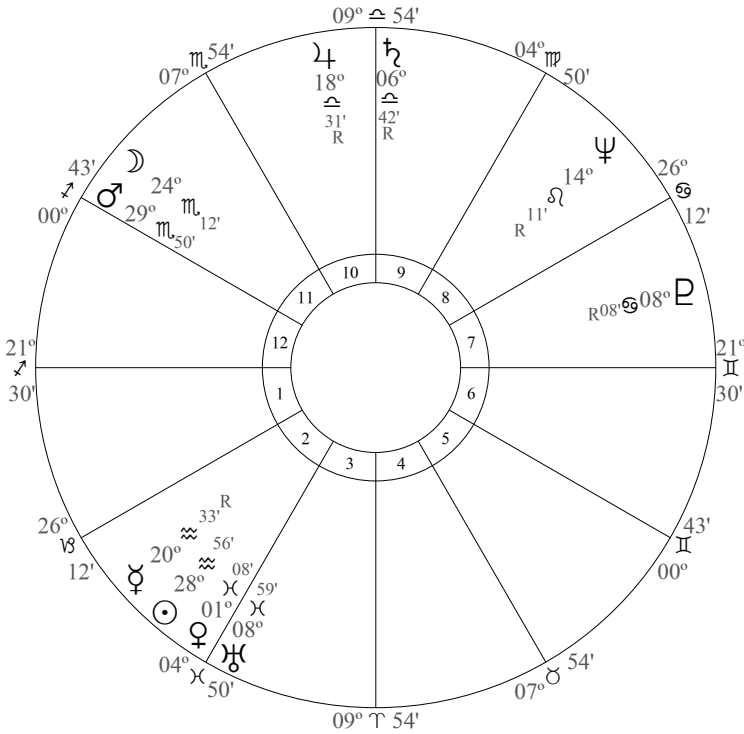

Delineation with Astrodynes: Class 3 – The Signs#

Name: Libra – The Scales

- Symbol: ♎
- Keyword: I Balance
- Sun-Sign Dates: September 23 – October 22
- Best Quality: Affability
- Worst Quality: Approbation
- Ruling Planet: Venus
- Color: Light Yellow
- Gemstone: Diamond, quartz
- Part of Body: Lower back and kidneys

Positive Libra Traits

- Aesthetic, affable, affectionate, agreeable, amiable, artistic, attentive, attractive, caring, charming, chic, companionable, convivial, cordial, courteous, creative, elegant, fashionable, friendly, graceful, gracious, gregarious, hospitable, kind, loving, pleasant, poised, polite, popular, refined, sociable, stylish, tactful, tender, warm, welcoming, well-mannered.

Negative Libra Traits –Acquiescent

- approval-seeking, compliant, coy, dissipated, docile, fawning, flattering, flirtatious, hesitant, idle, indecisive, indolent, insecure, lacking-confidence, lazy, lenient, lethargic, languid, obsequious, permissive, plastic, pliant, self-doubting, self-indulgent, slavish, submissive, sycophantic, trendy, vacillating, yielding.

Dominant Libra - Helen Gurley-Brown

“Cosmo is feminist in that we believe women are just as smart and capable as men and can achieve anything they want. But it also acknowledges that while work is important, men are, too. The Cosmo girl absolutely loves men!”

PLANETS

	Power	%	Harmony
☉	54.15	11.5	-14.84
♀	51.92	11.0	-0.81
♁	50.17	10.6	-8.86
MC	46.20	9.8	-14.23
☾	44.26	9.4	-25.45
♀	42.34	9.0	6.82
♈	36.98	7.8	26.82
♂	36.01	7.6	-19.11
♁	33.28	7.0	-23.78
ASC	28.05	5.9	15.06
♄	25.20	5.3	2.78
♁	24.28	5.1	9.69
	472.84	100.0	-45.91

HOUSES

	Power	%	Harmony
2	172.25	23.1	-22.49
10	104.34	14.0	16.00
11	101.82	13.7	-51.56
7	76.13	10.2	-9.26
8	60.87	8.2	-13.66
9	59.24	8.0	-24.19
1	46.54	6.2	28.47
3	39.83	5.3	17.09
6	25.96	3.5	-0.41
5	21.17	2.8	3.41
12	18.49	2.5	13.41
4	18.01	2.4	-9.56

SIGNS

	Power	%	Harmony
♎	137.62	18.5	-7.78
♊	113.27	15.2	-17.41
♈	101.82	13.7	-51.56
♏	82.17	11.0	23.91
♋	72.30	9.7	-21.58
♌	65.03	8.7	41.88
♏	51.92	7.0	-0.81
♎	38.74	5.2	-0.93
♏	25.96	3.5	-0.41
♏	21.17	2.8	3.41
♏	18.01	2.4	-9.56
♏	16.64	2.2	-11.89