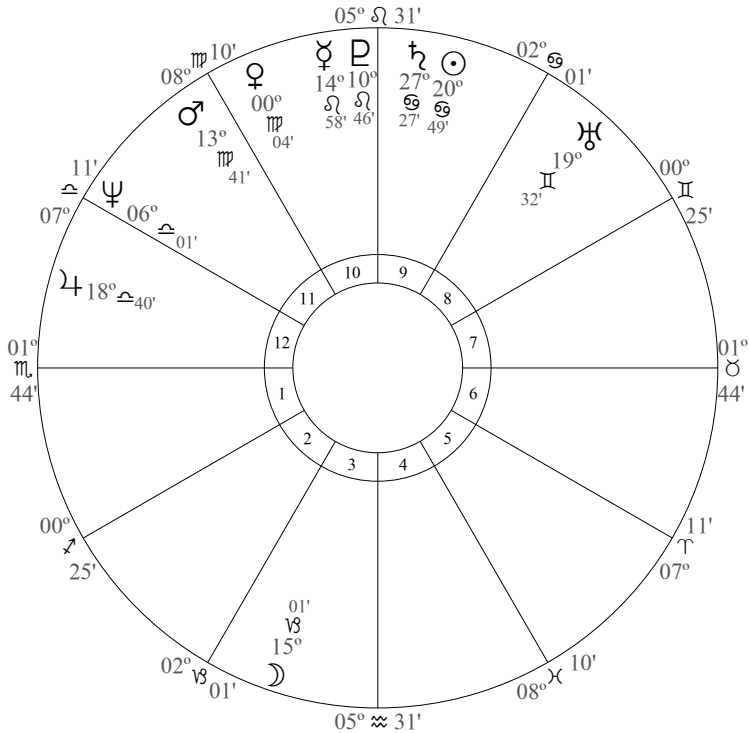

Delineation with Astrodynes: Class 3 – The Signs#

Name: Leo – The Lion

- Symbol: ♁
- Keyword: I Will
- Sun-Sign Dates: July 23 - August 22
- Best Quality: Kindness
- Worst Quality: Domination
- Ruling Planet: The Sun
- Color: Orange
- Gemstone: Ruby
- Part of Body: Back and spine

Positive Leo Traits

- Attentive, authoritative, chivalrous, commanding, confident, congenial, considerate, courteous, creative, dependable, dramatic, energetic, enthusiastic, generous, gracious, kind, lively, poised, polite, powerful, protective, proud, regal, reliable, respected, respectful, self-assured, self-determined, thoughtful, vigorous, vital, warm, well-mannered.

Negative Leo Traits

Arrogant, aristocratic, authoritarian, bossy, braggart, conceited, condescending, controlling, demanding, dictatorial, domineering, haughty, insecure, intrusive, micro-manager, name-dropping, officious, over-bearing, overly-confident, overly-dramatic, patronizing, prideful, pompous, puffed-up, rigid, self-important, smug, snobbish, superior, vain, vainglorious.

Dominant Leo- Cheech Marin

“Our first gig was a battle of the bands. We did 45 minutes of comedy and never played a note - and we won!” – Cheech Marin

PLANETS				HOUSES				SIGNS			
	Power	%	Harmony		Power	%	Harmony		Power	%	Harmony
MC	47.96	11.9	-5.70	10	175.41	29.4	3.24	♁	147.11	24.7	2.66
♀	45.15	11.2	8.90	11	70.29	11.8	10.34	♃	78.90	13.2	2.18
♁	40.93	10.1	4.36	9	69.61	11.7	-20.81	♄	69.61	11.7	-20.81
ASC	40.10	9.9	-13.01	8	57.97	9.7	13.41	♅	65.83	11.0	25.73
♃	35.39	8.8	8.96	1	57.34	9.6	-12.63	♆	57.97	9.7	13.41
♄	32.91	8.2	-3.09	3	46.42	7.8	-7.83	♇	57.34	9.6	-12.63
♅	31.99	7.9	16.69	12	46.14	7.7	16.98	♈	46.42	7.8	-7.83
♀	28.29	7.0	0.58	2	16.00	2.7	8.35	♉	16.00	2.7	8.35
♂	28.02	6.9	-2.85	4	15.60	2.6	-0.13	♊	15.60	2.6	-0.13
♆	27.02	6.7	-9.48	7	14.15	2.4	0.29	♋	14.15	2.4	0.29
♇	26.14	6.5	-9.79	6	14.01	2.4	-1.43	♌	14.01	2.4	-1.43
♈	19.69	4.9	8.75	5	12.92	2.2	6.36	♍	12.92	2.2	6.36
TOTAL	403.60	100.0	4.31