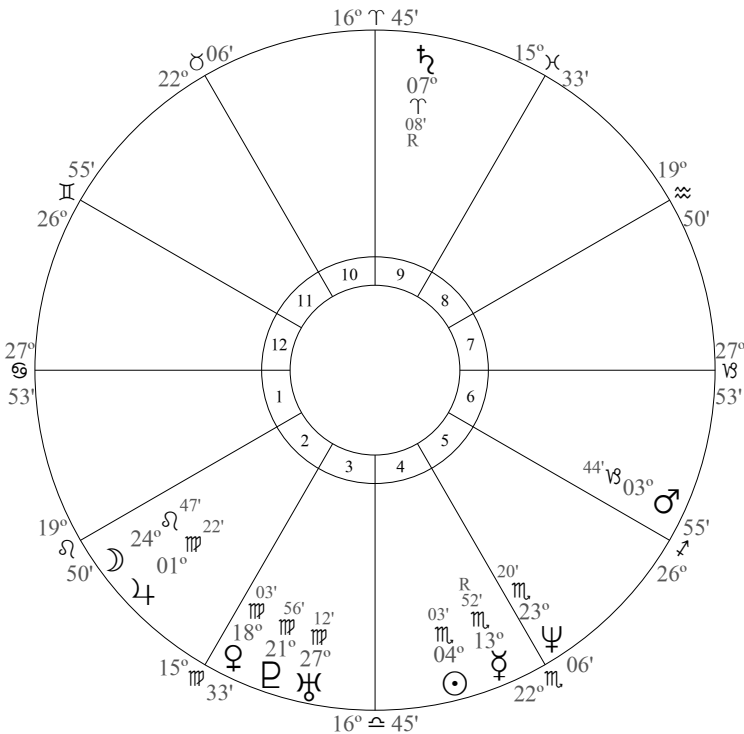

Delineation with Astrodynes: Class 3 – The Signs#

Dominant Scorpio - Julia Roberts

- "I've never had to pretend to be having sex with somebody. I'm like the queen of the foreplay dissolve." - Julia Roberts

Name: Scorpio – the Scorpion

- Symbol: ♏
- Keyword: I Desire
- Sun-Sign Dates: October 23 – November 21
- Best Quality: Resourceful
- Worst Quality: Troublesome
- Ruling Planet: Pluto, Mars
- Color: Dark Red
- Gemstone: Opal, Topaz
- Part of Body: Genitals

Positive Scorpio Traits

- Astute, attentive, charismatic, conscientious, creative, deep, diligent, discerning, emotional, firm, healing, imaginative, ingenious, inspired, intense, intuitive, insightful, keen, magnetic, meditative, meticulous, motivated, observant, passionate, perceptive, persevering, persistent, poignant, profound, receptive, reflective, reserved, resolute, resourceful, restorative, sensitive, shrewd, therapeutic, thorough, thoughtful, vigilant, wary.

Negative Scorpio Traits

- Aggressive, annoying, bellicose, belligerent, brooding, brutal, callous, compulsive, confrontational, cruel, cutting, extremist, fanatical, forceful, goading, hurtful, inflexible, intimidating, jealous, licentious, lustful, manipulative, menacing, obdurate, obsessive, proud, provocative, pushy, resistant, rigid, ruthless, secretive, severe, thin-skinned, touchy, uncompromising, unforgiving, unrelenting, unyielding, vengeful, vindictive, wasteful, wounding.

PLANETS

Planet	Power	%	Harmony
♀	49.84	12.3	0.34
♁	48.06	11.9	5.02
☾	46.07	11.4	0.59
♂	45.75	11.3	-5.39
♁	34.41	8.5	7.37
♂	30.81	7.6	8.73
♃	30.25	7.5	13.91
♈	26.78	6.6	-1.12
♁	24.99	6.2	15.62
♁	23.92	5.9	4.72
♀	23.32	5.7	0.36
♃	21.31	5.3	-11.56
Total	405.51	100.0	38.60

HOUSES

House	Power	%	Harmony
4	105.79	17.4	5.79
3	102.08	16.8	16.32
2	99.04	16.3	8.82
5	63.79	10.5	6.43
1	57.28	9.4	4.67
9	41.33	6.8	-8.00
6	40.11	6.6	22.57
10	39.28	6.5	6.69
12	24.03	4.0	2.51
11	11.66	1.9	0.18
8	11.31	1.9	-1.71
7	10.66	1.8	-5.78

SIGNS

Sign	Power	%	Harmony
♏	157.91	26.0	12.04
♍	132.33	21.8	30.23
♏	68.78	11.3	-5.09
♈	60.59	10.0	-4.87
♁	57.28	9.4	4.67
♏	35.64	5.9	9.84
♏	24.03	4.0	2.51
♏	20.02	3.3	3.56
♏	15.13	2.5	6.95
♏	11.66	1.9	0.18
♏	11.66	1.9	0.18
♏	11.31	1.9	-1.71