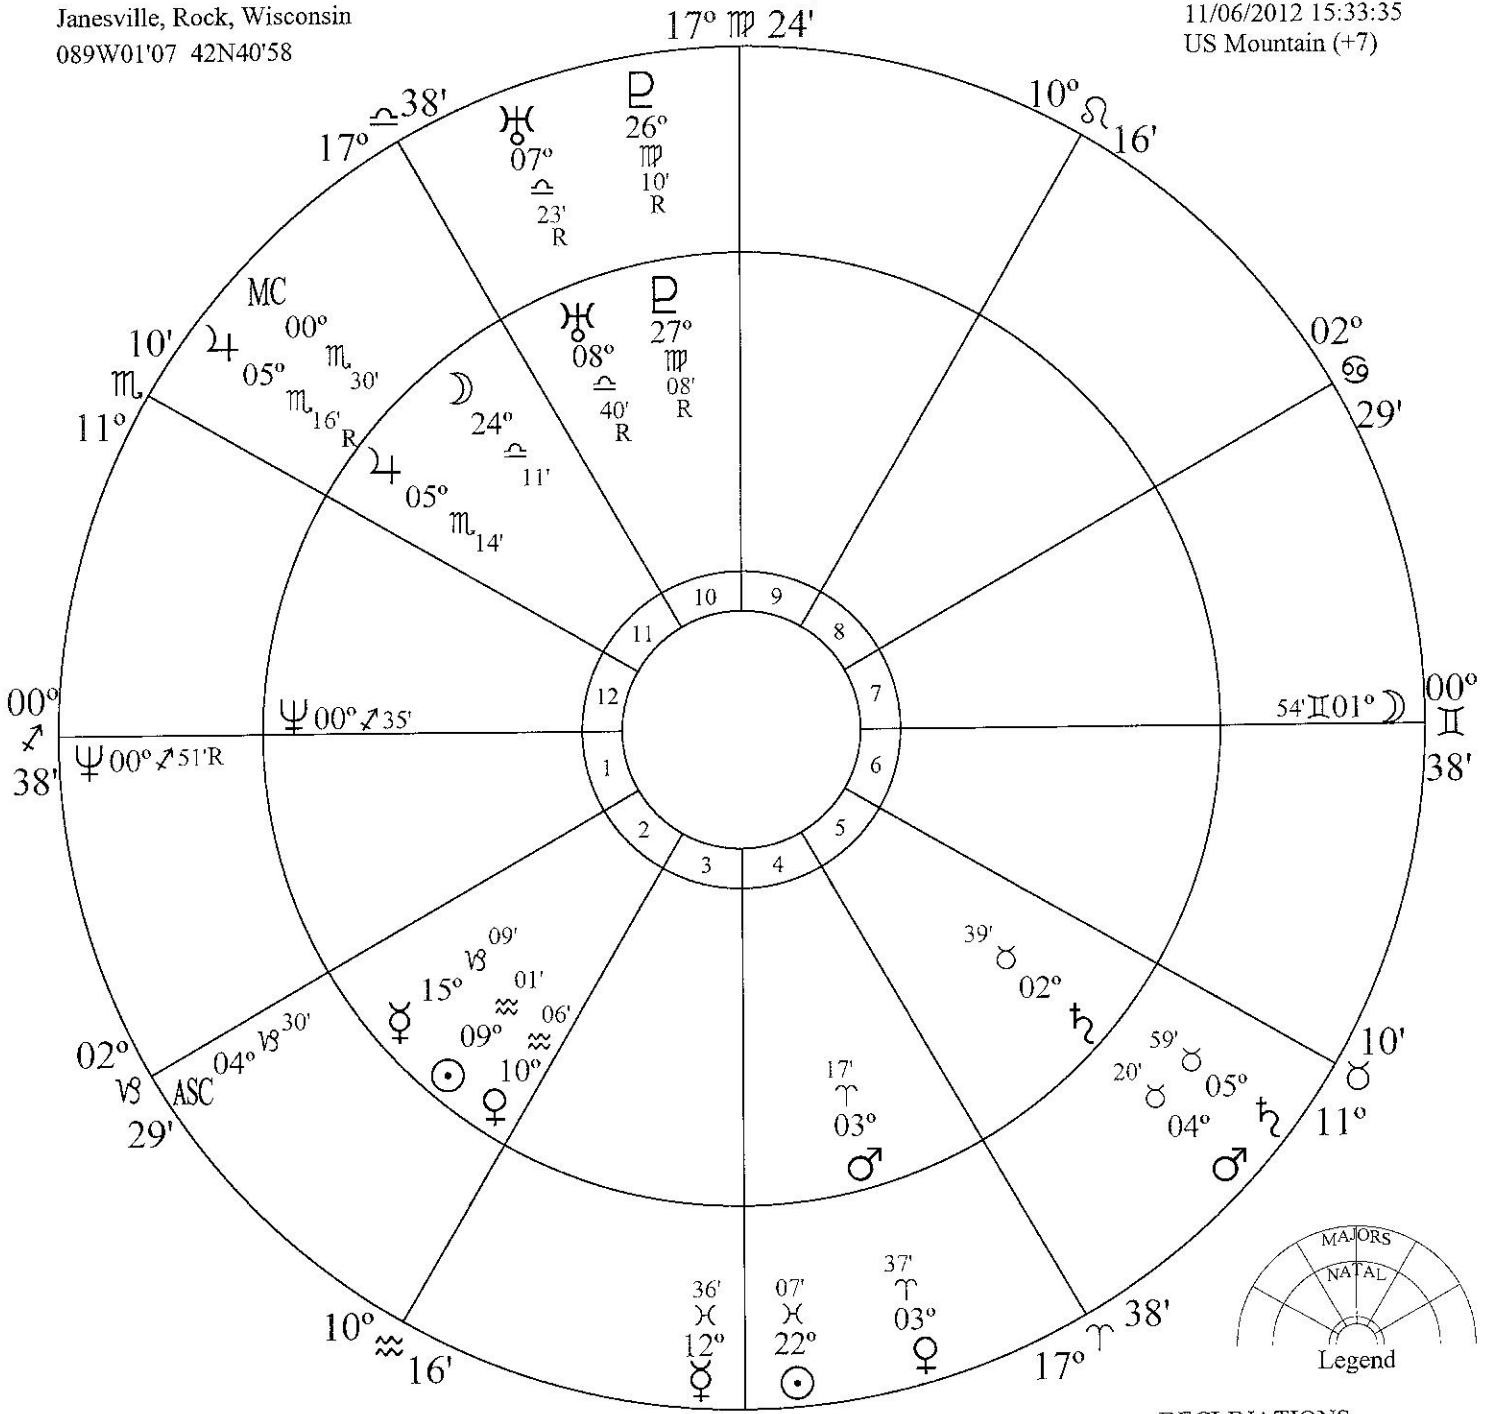

SUBJECT: Paul Ryam
DATE: 01/29/1970
TIME: 02:37:00 AM US Central (-6)
Janesville, Rock, Wisconsin
089W01'07 42N40'58

15:33 10/11/12 Ver 2.3.3
Placidus, Tropical

Progression Date:
11/06/2012 15:33:35
US Mountain (+7)

DECLINATIONS

	NATAL	MAJOR
☉	18S00	03S07
☾	12S37	25N38
☿	20S32	08S47
♀	18S51	00N18
♁	01N00	13N13
♂	12S02	11S55
♃	10N09	11N25
♄	02S45	02S14
♅	18S38	18S39
♆	15N49	16N23
MC	04N58	11S39
ASC	20S17	23S22

PROGRESSED MOTION

Major Monthly		Minor Weekly			
LONG	DECL	LONG	DECL		
☉	0°04.9'	0°02.0'	☉	0°29.9'	0°11.2'
☾	1°03.7'	0°14.4'	☾	7°00.7'	-1°54.6'
☿	0°08.9'	0°03.6'	☿	0°30.2'	0°08.8'
♀	0°06.2'	0°02.5'	♀	0°37.8'	0°14.8'
♁	0°03.5'	0°01.2'	♁	0°21.6'	0°05.3'
♂	-°00.3'	0°00.1'	♂	0°04.3'	0°01.0'
♃	0°00.5'	0°00.2'	♃	0°02.8'	0°00.4'
♄	-°00.2'	0°00.1'	♄	-°01.3'	0°00.5'
♅	-°00.0'	0°00.0'	♅	-°00.5'	0°00.1'
♆	-°00.1'	0°00.1'	♆	-°00.8'	0°00.2'
MC	0°04.9'	-°01.7'	MC	0°29.9'	-°06.5'
ASC	0°04.5'	0°00.2'	ASC	0°41.1'	0°10.2'

DECLINATIONS

	MINOR	TRANSIT
☉	08N09	16S18
☾	18N33	11N40
☿	04S35	23S25
♀	07N10	02S56
♁	18S44	24S17
♂	18S31	21N43
♃	21N31	10S41
♄	07S36	01N22
♅	19S52	11S55
♆	14N30	19S46
MC	19S59	23N15
ASC	18S38	02N15