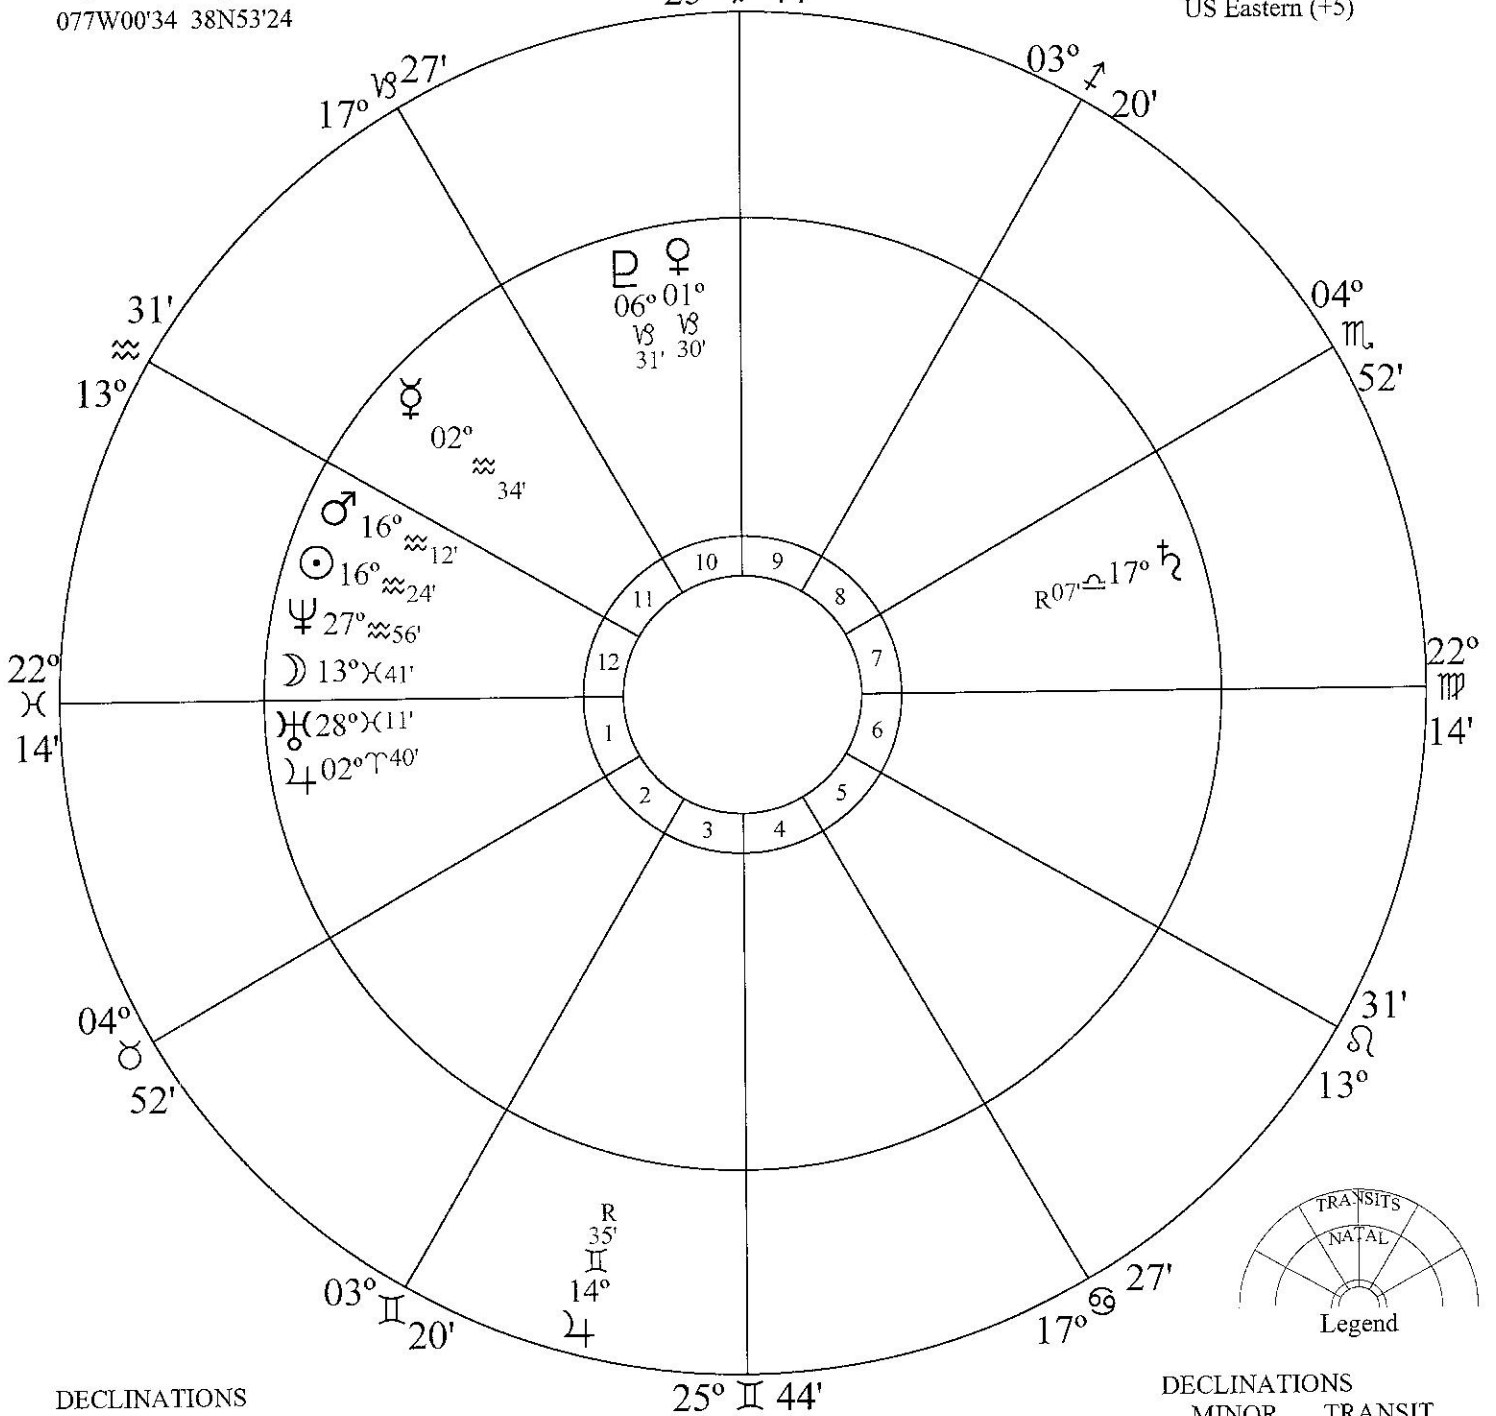

SUBJECT: Jupiter Cycle Chart

DATE: 02/05/2011

TIME: 01:48:00 PM Greenwich Mean Time (GMT)

Capitol Building, District of Columbia, Dist of Columbia 25° 7' 44"
077W00'34 38N53'24

16:02 10/11/12 Ver 2.3.3

Placidus, Tropical

Progression Date:

11/06/2012 12:00:00

US Eastern (+5)

DECLINATIONS

	NATAL	MAJOR
☉	15S55	15S22
☾	01S54	06N29
♀	21S11	20S38
♂	21S01	21S05
♃	17S00	16S35
♄	00S00	00N08
♅	04S20	04S19
♆	01S22	01S20
♇	12S38	12S37
♁	18S48	18S47
♁	23S22	23S24
♁	03S04	01S48

25° 7' 44"

PROGRESSED MOTION

Major Monthly		Minor Weekly	
LONG	DECL	LONG	DECL
☉	0°05.1'	☉	0°30.3'
☾	0°59.3'	☾	7°00.7'
♀	0°08.0'	♀	0°24.5'
♂	0°05.7'	♂	0°36.6'
♃	0°04.0'	♃	0°23.9'
♄	0°01.0'	♄	0°07.3'
♅	-°00.1'	♅	-°02.3'
♆	0°00.2'	♆	0°01.7'
♇	0°00.2'	♇	0°01.0'
♁	0°00.1'	♁	0°00.3'
♁	0°05.1'	♁	0°30.3'
♁	0°09.2'	♁	0°34.4'

DECLINATIONS

	MINOR	TRANSIT
☉	01N28	16S14
☾	23S33	12N32
♀	11N00	23S26
♂	13S01	02S50
♃	03S31	24S16
♄	04N15	21N43
♅	03S15	10S41
♆	00S21	01N22
♇	12S03	11S55
♁	18S44	19S46
♁	16S53	02N22
♁	21N15	21S35