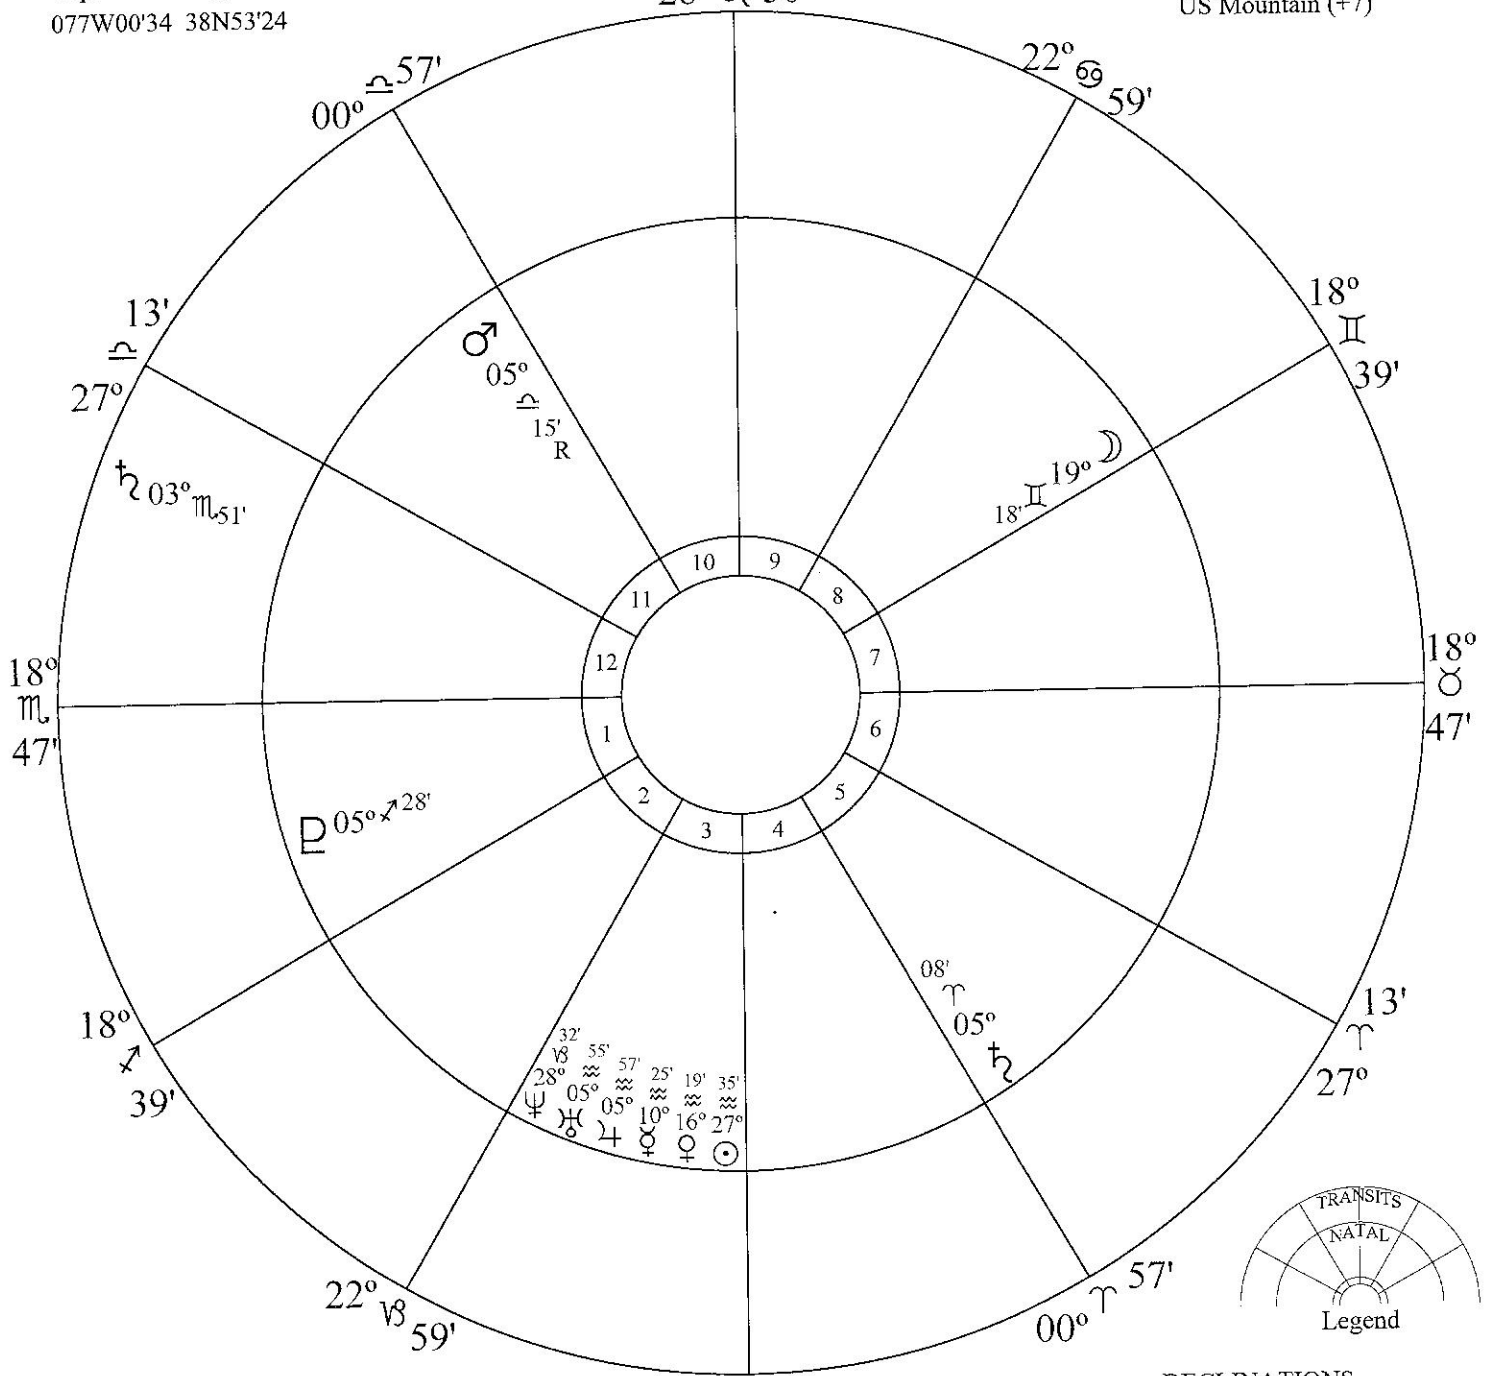

SUBJECT: 1997 Saturn Cycle Chart

16:03 10/11/12 Ver 2.3.3

DATE: 02/16/1997

Placidus, Tropical

TIME: 12:27:00 AM US Eastern (+5)

Progression Date:

Capitol Building, District of Columbia, Dist of Columbia 28° Ω 50'

11/06/2012 16:03:23

077W00'34 38N53'24

US Mountain (+7)

DECLINATIONS

	NATAL	MAJOR
☉	12S18	06S31
☽	17N53	18S08
♀	19S15	10S58
♀	16S55	10S34
♂	01N15	02N49
♃	19S10	18S18
♃	00S00	00N43
♃	19S20	19S08
♃	20S02	19S56
♃	08S48	08S43
MC	11N52	06N02
ASC	17S24	20S17

28° ≈ 50'

PROGRESSED MOTION

Major Monthly		Minor Weekly			
LONG	DECL	LONG	DECL		
☉	0°05.0'	0°01.9'	☉	0°28.8'	0°09.9'
☽	1°09.4'	0°00.8'	☽	7°00.7'	1°56.4'
♀	0°09.0'	0°03.5'	♀	0°04.8'	-°03.8'
♀	0°06.2'	0°02.2'	♀	0°32.4'	0°10.7'
♂	-°01.6'	0°00.6'	♂	0°21.8'	0°07.4'
♃	0°01.1'	0°00.3'	♃	0°06.1'	0°02.3'
♃	0°00.6'	0°00.2'	♃	0°03.7'	0°01.3'
♃	0°00.2'	0°00.1'	♃	0°00.6'	0°00.2'
♃	0°00.1'	0°00.0'	♃	0°00.2'	0°00.0'
♃	0°00.0'	0°00.0'	♃	-°00.6'	0°00.2'
MC	0°05.0'	-°01.9'	MC	0°28.8'	-°09.8'
ASC	0°03.7'	-°00.8'	ASC	0°27.5'	0°02.1'

DECLINATIONS

	MINOR	TRANSIT
☉	12N13	16S19
☽	08S50	11N36
♀	02N40	23S25
♀	05S35	02S57
♂	13N41	24S17
♃	05S42	21N43
♃	07N23	10S41
♃	17S39	01N22
♃	19S20	11S55
♃	09S20	19S46
MC	12S39	16N41
ASC	23S02	13N52