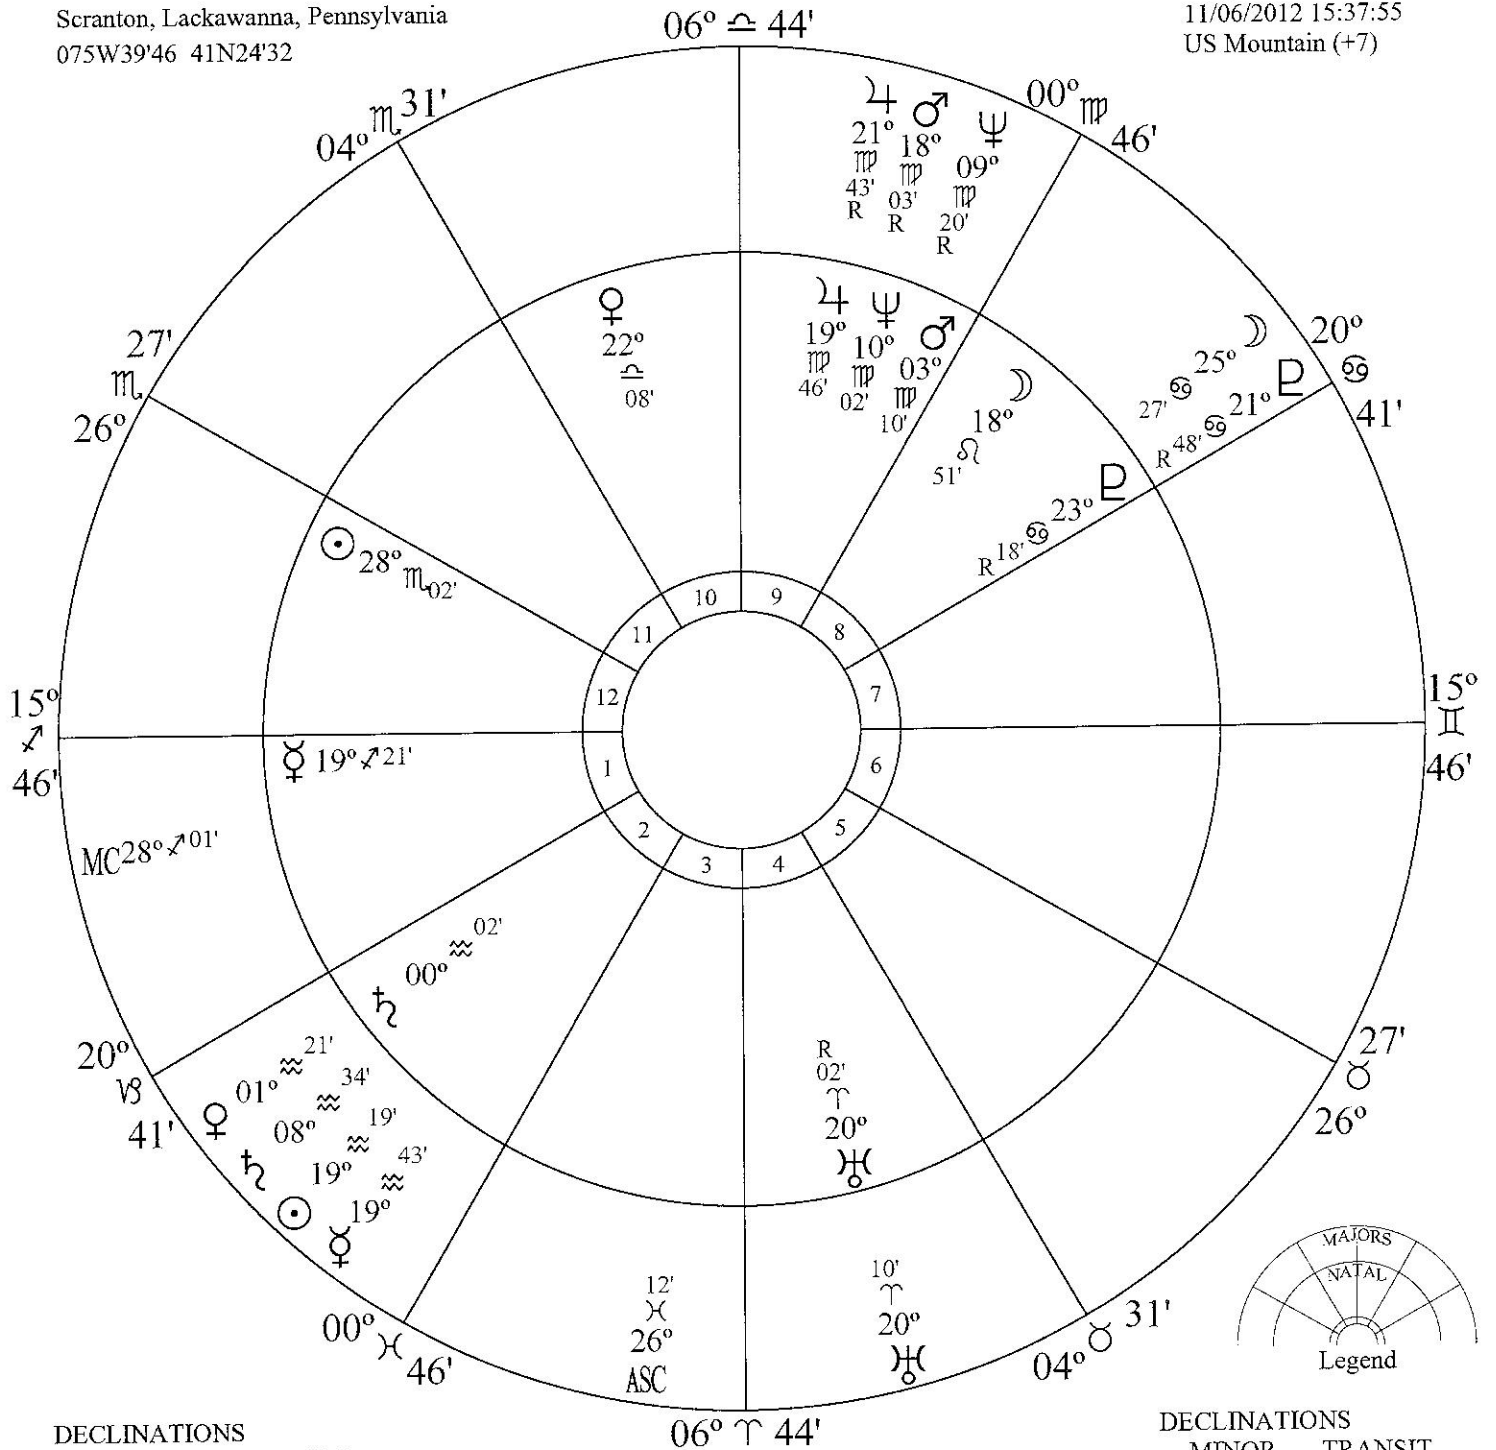

SUBJECT: Joseph Biden
DATE: 11/20/1932
TIME: 08:30:00 AM US Eastern (+5)
Scranton, Lackawanna, Pennsylvania
075W39°46 41N24°32

15:38 10/11/12 Ver 2.3.3
Placidus, Tropical

Progression Date:
11/06/2012 15:37:55
US Mountain (+7)

DECLINATIONS

	NATAL	MAJOR
☉	19S43	15S01
☽	17N12	24N32
♀	25S18	16S50
♁	06S51	20S23
♃	12N12	08N30
♅	05N02	04N35
♁	20S38	18S40
♃	07N15	07N20
♅	08N33	08N51
♁	22N17	22N37
MC	02S40	23S26
ASC	22S41	01S30

06° 44'

PROGRESSED MOTION					
Major Monthly			Minor Weekly		
☉	☽	♀	♁	♃	♅
LONG	DECL	LONG	DECL	LONG	DECL
☉	0°05.0'	0°01.6'	☉	0°29.6'	--°07.9'
☽	1°02.3'	--°15.6'	☽	7°00.7'	-1°42.0'
♀	0°08.8'	0°02.9'	♀	0°40.9'	--°08.0'
♁	0°06.2'	0°01.2'	♁	--°15.0'	0°08.4'
♃	--°01.2'	0°00.6'	♃	0°18.5'	--°07.3'
♅	--°00.5'	0°00.2'	♅	0°02.4'	0°00.9'
♁	0°00.6'	0°00.1'	♁	--°01.5'	--°00.5'
♃	0°00.2'	0°00.1'	♃	--°01.2'	--°00.3'
♅	--°00.1'	0°00.0'	♅	0°00.7'	--°00.2'
MC	--°00.1'	0°00.0'	MC	--°00.1'	0°00.1'
ASC	0°05.0'	--°00.1'	ASC	0°29.6'	--°11.8'
ASC	0°09.6'	0°03.8'	ASC	0°22.1'	--°03.3'

DECLINATIONS

	MINOR	TRANSIT
☉	17S52	16S18
☽	13N49	11N40
♀	24S09	23S25
♁	24S43	02S56
♃	03S45	24S17
♅	14S44	21N43
♁	02N17	10S41
♃	16N09	01N22
♅	03N52	11S55
♁	23N02	19S46
MC	00N18	02N31
ASC	21S58	21S17