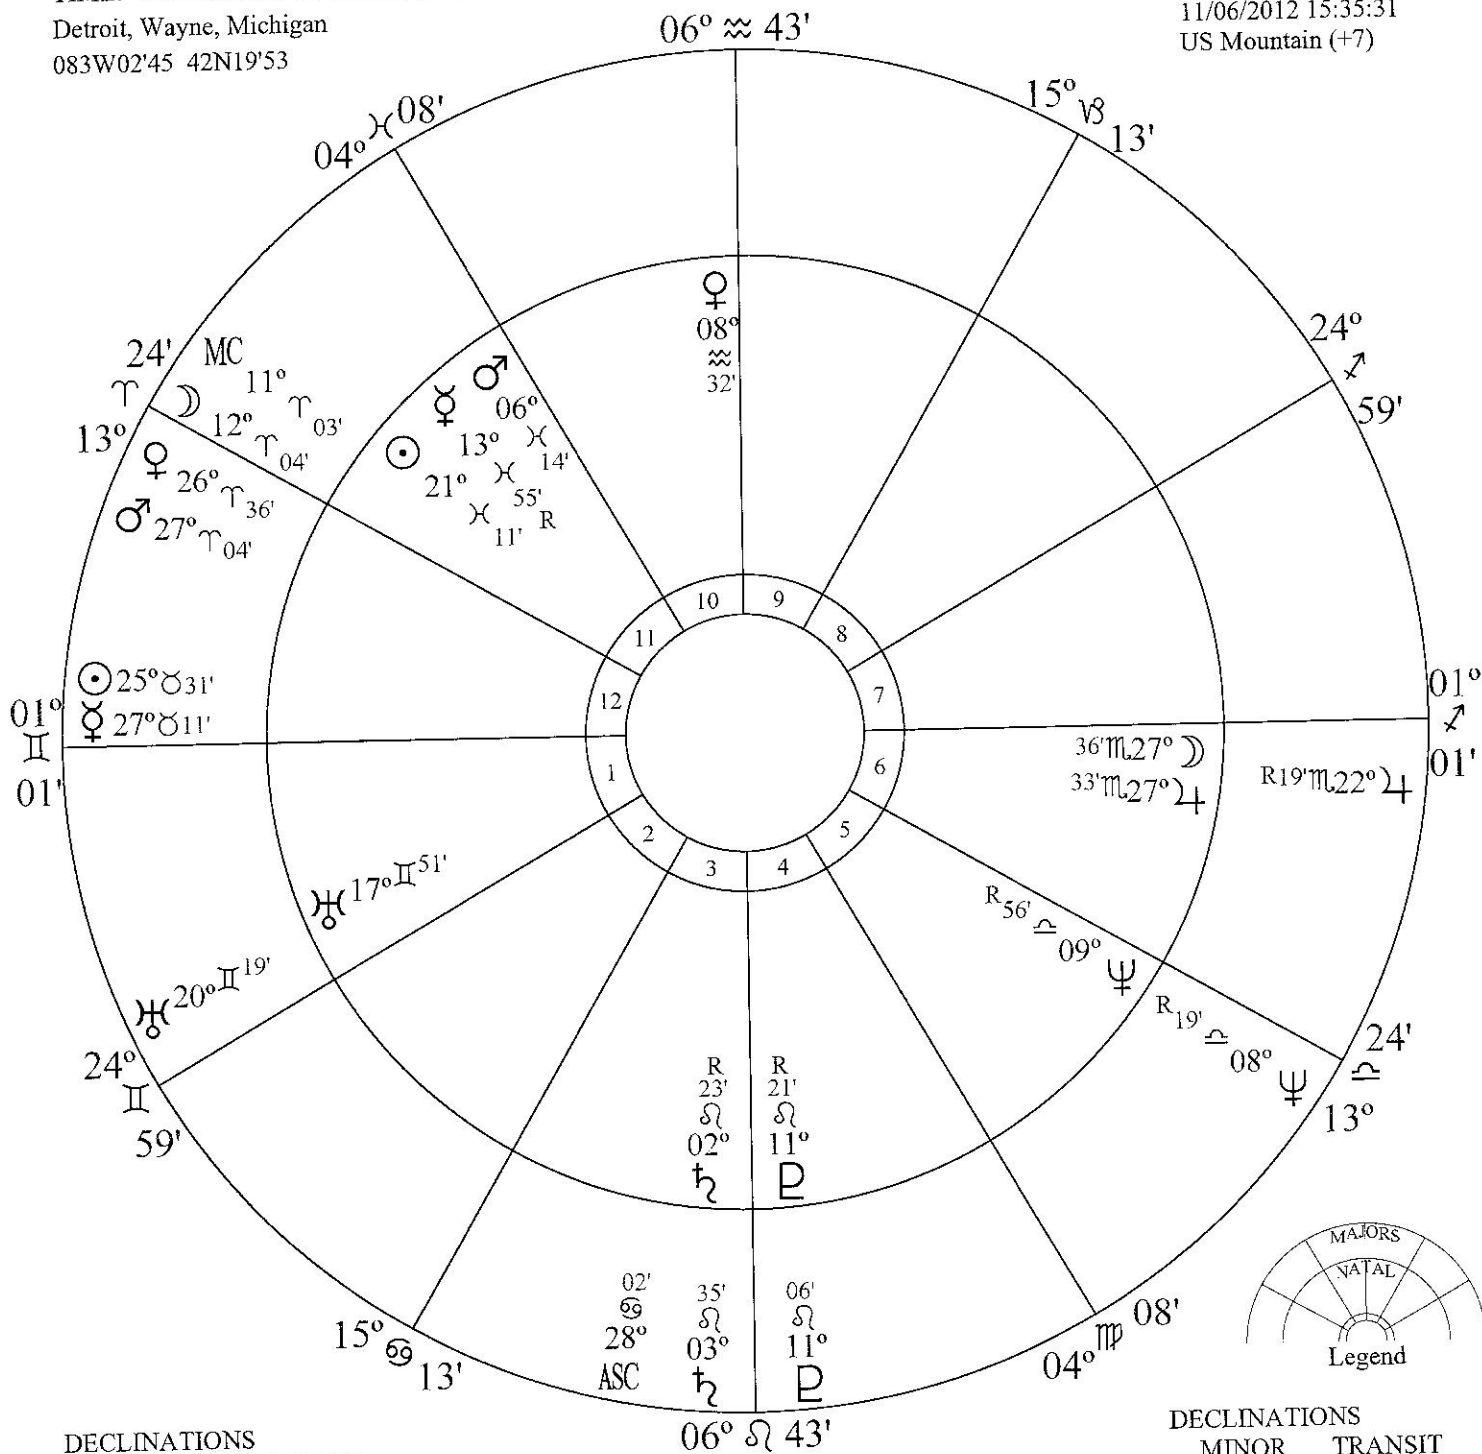

SUBJECT: Mitt Romney
DATE: 03/12/1947
TIME: 09:51:00 AM US Eastern (+5)
Detroit, Wayne, Michigan
083W02'45 42N19'53

15:35 10/11/12 Ver 2.3.3
Placidus, Tropical

Progression Date:
11/06/2012 15:35:31
US Mountain (+7)

DECLINATIONS

	NATAL	MAJOR
☉	03S29	19N08
☽	18S57	01N00
♀	03S24	19N57
♁	17S28	08N39
♂	10S14	09N42
♃	18S31	17S13
♅	20N15	20N00
♁	22N59	23N11
♁	02S30	01S52
♁	24N02	24N00
MC	18S35	04N22
ASC	20N22	20N33

PROGRESSED MOTION

Major Monthly		Minor Weekly	
LONG	DECL	LONG	DECL
☉	0°04.8'	☉	0°36.1'
☽	1°06.8'	☽	7°00.7'
♀	0°10.8'	♀	0°58.4'
♁	0°06.0'	♁	0°43.5'
♂	0°03.7'	♂	0°13.7'
♃	-°00.6'	♃	0°06.7'
♅	0°00.4'	♅	-°00.9'
♁	0°00.3'	♁	-°01.1'
♁	-°00.1'	♁	-°00.3'
MC	0°04.8'	MC	0°36.1'
ASC	0°03.5'	ASC	1°10.3'

DECLINATIONS

	MINOR	TRANSIT
☉	15S13	16S18
☽	25N03	11N40
♀	19S57	23S25
♁	21S57	02S56
♂	12S26	24S17
♃	03N34	21N43
♅	03S26	10S41
♁	23N24	01N22
♁	06S52	11S55
♁	23N23	19S46
MC	23S22	00S10
ASC	03N16	22S00