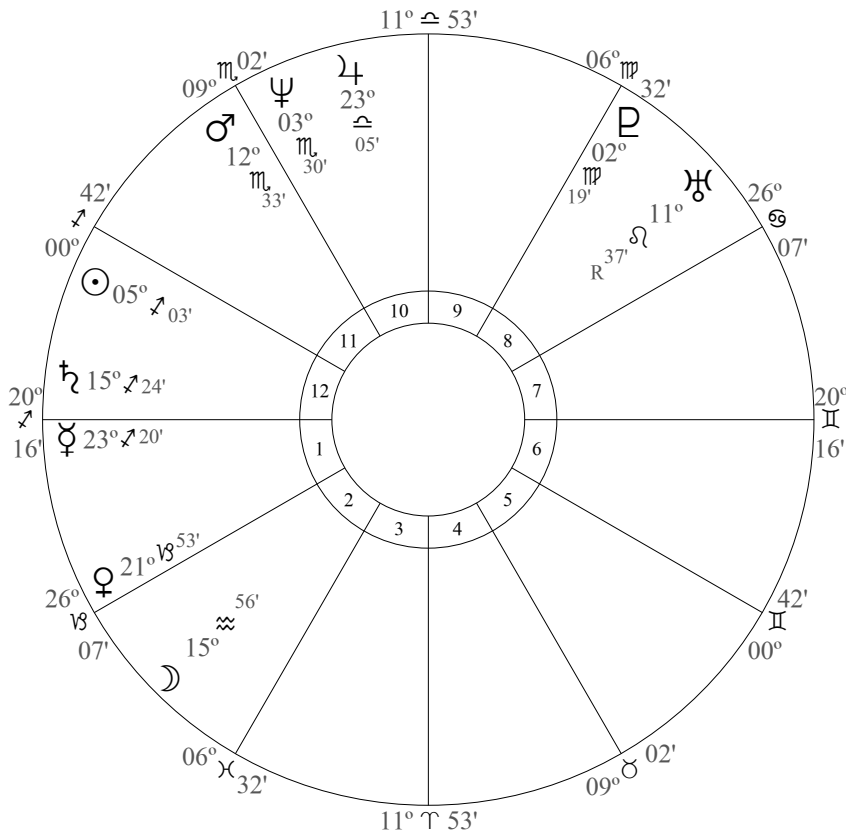

The Planets in Astrology – Saturn#

PLANETS	Power	%	Harmony
♄	59.02	11.1	-7.86
♃	54.49	10.3	-0.84
♀	53.15	10.0	6.24
♁	46.89	8.9	5.22
♅	46.38	8.8	-1.82
♆	44.64	8.4	-12.52
♇	44.02	8.3	-1.75
♃	42.08	7.9	25.17
☉	42.02	7.9	-9.59
♈	34.47	6.5	16.73
♂	32.50	6.1	-16.33
♀	<u>29.92</u>	<u>5.6</u>	<u>0.09</u>
	529.57	100.0	2.73

HOUSES	Power	%	Harmony
1	151.00	18.4	24.13
10	137.89	16.8	40.12
8	126.41	15.4	-17.09
12	122.08	14.9	-4.86
2	96.95	11.8	-7.32
11	51.63	6.3	-20.86
6	26.58	3.2	3.12
7	26.58	3.2	3.12
9	26.58	3.2	3.12
3	22.11	2.7	5.84
4	16.25	2.0	-8.17
5	14.96	1.8	0.04

SIGNS	Power	%	Harmony
♏	243.16	29.7	19.18
♐	98.01	12.0	-22.68
♑	91.51	11.2	41.94
♒	70.60	8.6	1.37
♓	67.44	8.2	-3.39
♈	59.43	7.3	-3.84
♉	55.14	6.7	-14.92
♊	53.15	6.5	6.24
♋	27.24	3.3	-0.42
♌	22.11	2.7	5.84
♍	16.25	2.0	-8.17
♎	14.96	1.8	0.04

	☉	☽	♀	♂	♃	♄	♅	♆	♇	♁	♈	♉	♊	♋	♌	♍	♎	♏	♐	♑	♒	♓							
☉	☀		3.17 -2.37		1.96 -0.98	0.63 -0.32	1.42 1.42	1.46 1.46	5.27 -5.27	0.16 0.16																			
☽		☾		6.62 -8.28	2.84 4.27	6.48 3.24	8.69 -8.69			5.96 5.96	2.66 2.66																		
♀			♀	2.54 3.17	1.79 -2.23	7.74 11.61	7.07 -3.53	2.72 -2.72	1.17 -1.17	3.02 3.02																			
♂				0.35 0.09		8.79 -2.20				0.44 -0.33	0.01 -0.01	1.39 1.74																	
♃							7.06 -8.83	2.95 -0.74		2.33 1.75																			
♄										1.58 0.79	0.80 0.40	4.18 6.28																	
♅	9.38 -4.69									4.21 2.11	1.90 -2.85	3.48 1.74	7.14 -3.57																
♆										1.89 -1.89		6.73 6.73	1.35 1.35																
♇												5.81 5.81	3.24 -3.24																
♁	9.42 0.00						9.96 -4.98																						
♈																													
♉																													
♊																													
♋																													
♌																													
♍																													
♎																													
♏