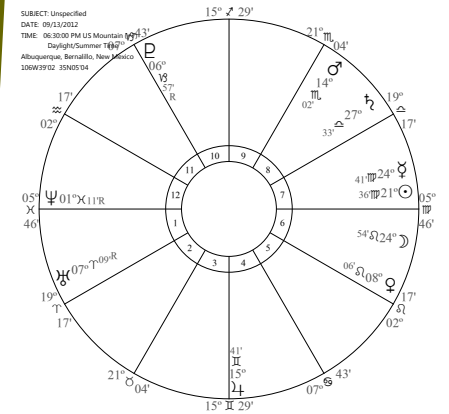

Delineation With Astrodynes

Six Consecutive Thursdays

September 13 - October 18

6:30 — 8:30 P.M. MDT

www.light.org