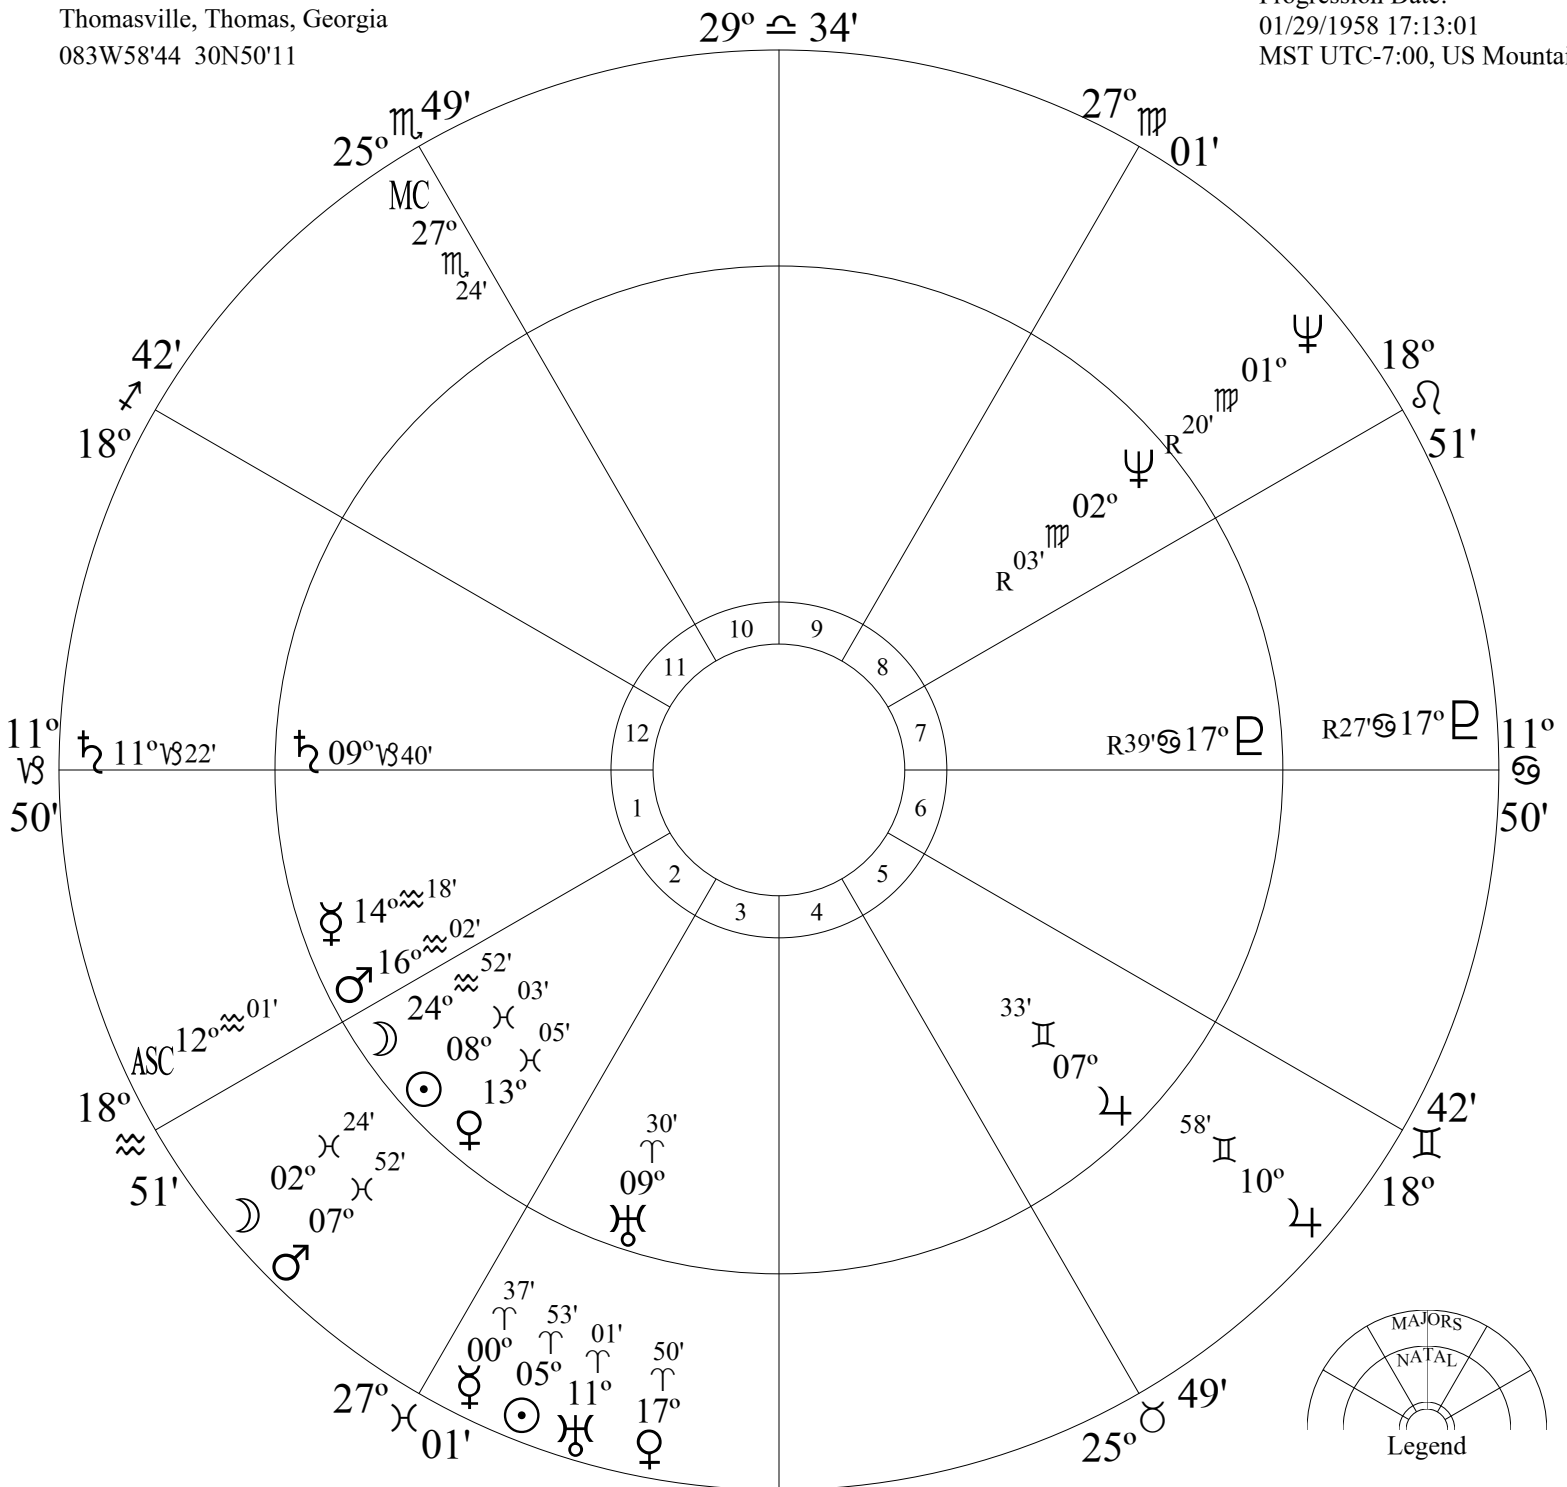

SUBJECT: Joanne Gignilliat Trimmier Woodward

DATE: 02/27/1930

TIME: 04:00:00 AM EST UTC-5:00 - EST

Thomasville, Thomas, Georgia

083W58'44 30N50'11

11:16 01/29/15 Ver 2.5.0

Placidus, Tropical

Progression Date:

01/29/1958 17:13:01

MST UTC-7:00, US Mountain

DECLINATIONS

	NATAL	MAJOR
☉	08S33	02N20
☽	17S42	14S52
☿	17S50	01S18
♀	07S59	06N06
♂	17S04	09S43
♃	21N07	21N43
♅	22S21	22S14
♁	03N10	03N46
♂	11N22	11N38
♁	22N05	22N08
MC	11S19	19S35
ASC	22S55	17S12

PROGRESSED MOTION

Major Monthly		Minor Weekly			
LONG	DECL	LONG	DECL		
☉	0°04.9'	0°01.9'	☉	0°32.4'	0°12.7'
☽	0°59.6'	0°24.0'	☽	7°06.9'	1°30.6'
☿	0°09.6'	0°04.2'	☿	0°04.7'	0°03.5'
♀	0°06.1'	0°02.5'	♀	0°35.7'	0°11.0'
♂	0°03.9'	0°01.4'	♂	0°25.6'	0°10.3'
♃	0°00.8'	0°00.1'	♃	--°01.0'	0°00.2'
♅	0°00.2'	0°00.0'	♅	0°02.3'	0°00.5'
♁	0°00.3'	0°00.1'	♁	0°01.9'	0°00.7'
♂	--°00.1'	0°00.0'	♂	--°00.7'	0°00.3'
♁	0°04.9'	--°01.1'	MC	0°32.4'	--°06.7'
ASC	0°06.1'	0°01.7'	ASC	0°42.5'	0°12.7'

DECLINATIONS

MINOR	TRANSIT	
☉	03N49	17S51
☽	25S21	18N17
☿	12N42	22S39
♀	21N03	11S16
♂	02S03	23S40
♃	17N57	10S39
♅	19S40	21S53
♁	06N48	18N30
♂	10N09	11S27
♁	22N34	21N53
MC	20S24	00S27
ASC	15S49	22S51