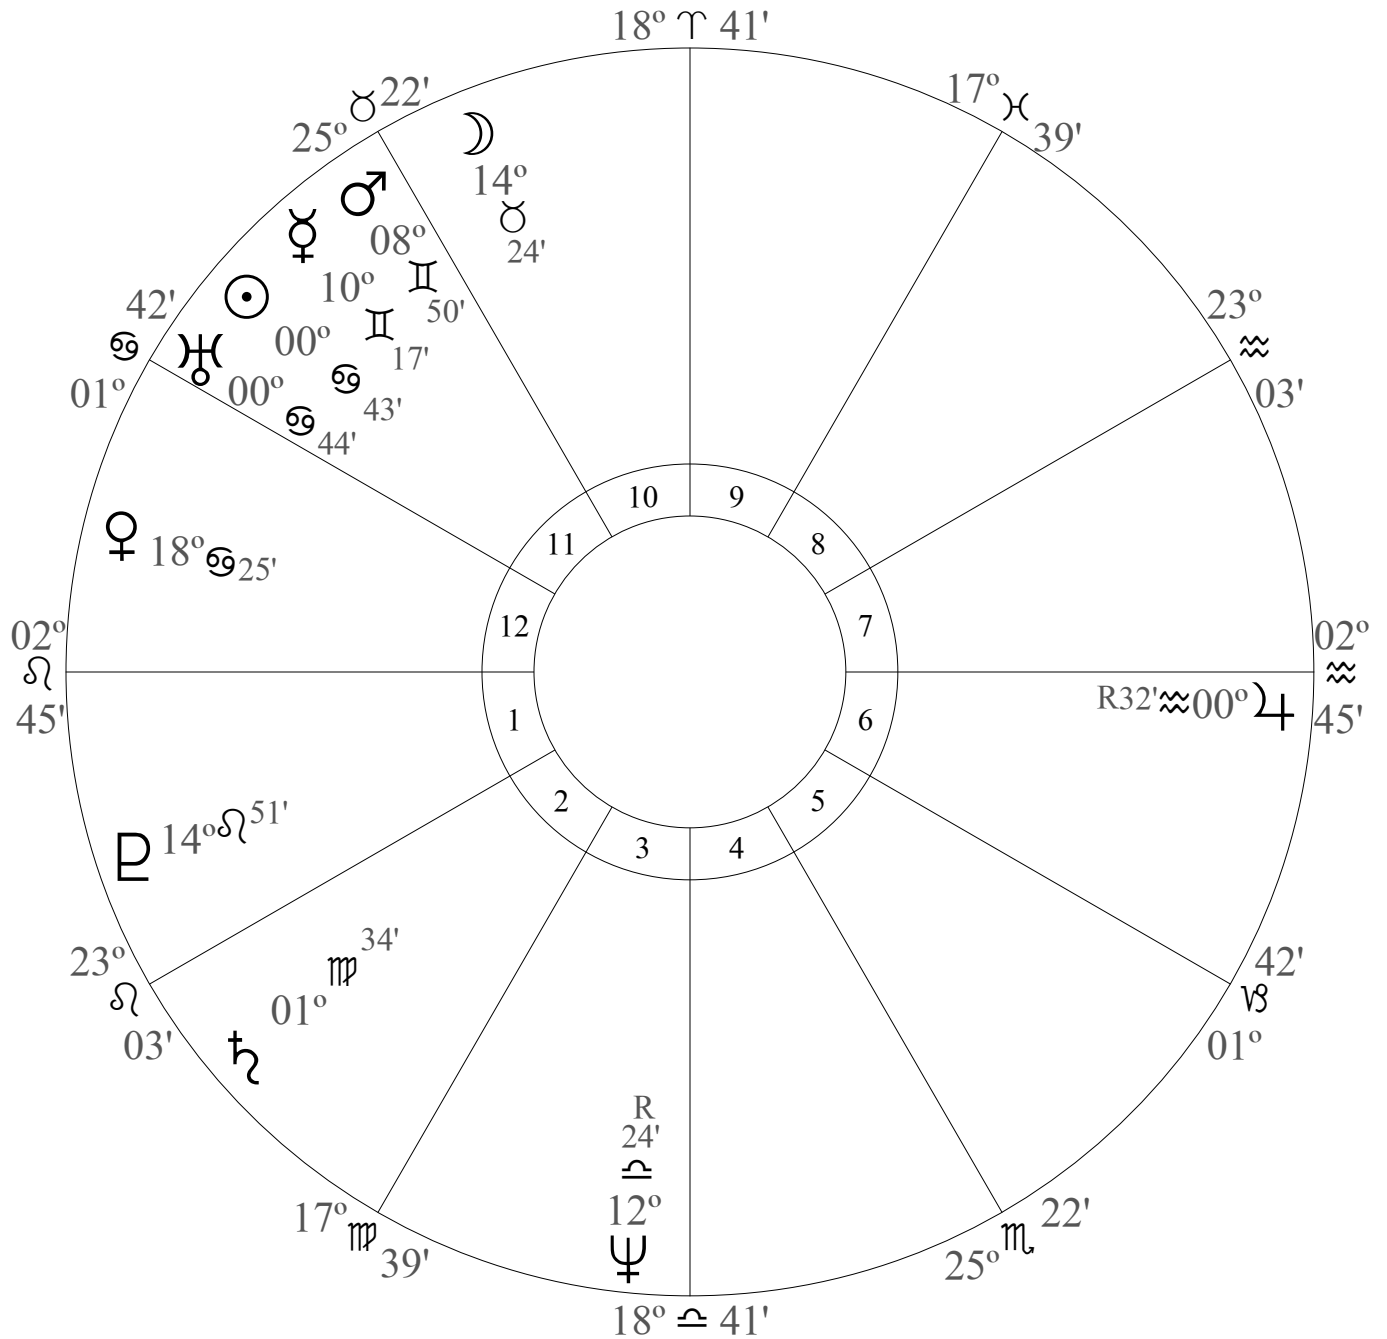

SUBJECT: Female-02

14:23 03/24/11 Ver 2.3.1

DATE: 06/22/1949

Placidus, Tropical

TIME: 08:05:00 AM US Eastern (+5)
Daylight/Summer Time

Summit, Union, New Jersey

074W21'36 40N44'29

DECLINATIONS

	NATAL
☉	23N27
☾	17N54
♃	17N59
♄	23N27
♅	21N53
♆	20S27
♇	12N27
♈	23N40
♉	03S26
♊	23N41
MC	07N19
ASC	19N33

Female-02

06/22/1949 08:05:00 AM US Eastern (+5) (Daylight/Summer Time)
Summit, Union, New Jersey 074W21'36 40N44'29

ASTRODYNE® REPORT

	☉	☽	♀	♂	♃	♄	♅	♆	♇	♈	♉	♊	♋	♌	MC	ASC
☉	4.68 -4.68				2.81 1.41	6.15 3.07	12.98 0.00		4.13 -4.13				0.96 0.96			
☽			3.97 4.97					4.66 -4.66	2.00 0.00	11.54 -11.54			0.36 -0.36			
♀		13.59 0.00		11.54 -2.89					7.89 7.89	2.44 2.44						
♂	12.97 3.24					2.15 -2.69							9.74 -7.31			
♃						0.74 -1.29			4.44 3.33	0.98 0.74						0.93 0.69
♄						0.96 0.00	1.80 0.90									9.77 -4.89
♅								5.17 2.58					2.89 -4.34			1.81 0.91
♆	10.22 0.00			7.84 1.96						4.12 -4.12						0.98 0.98
♇										4.55 4.55	5.72 -5.72					
♈	9.94 0.00			9.15 2.29						11.74 0.00			6.17 6.17			
MC																
ASC						1.29 0.64										