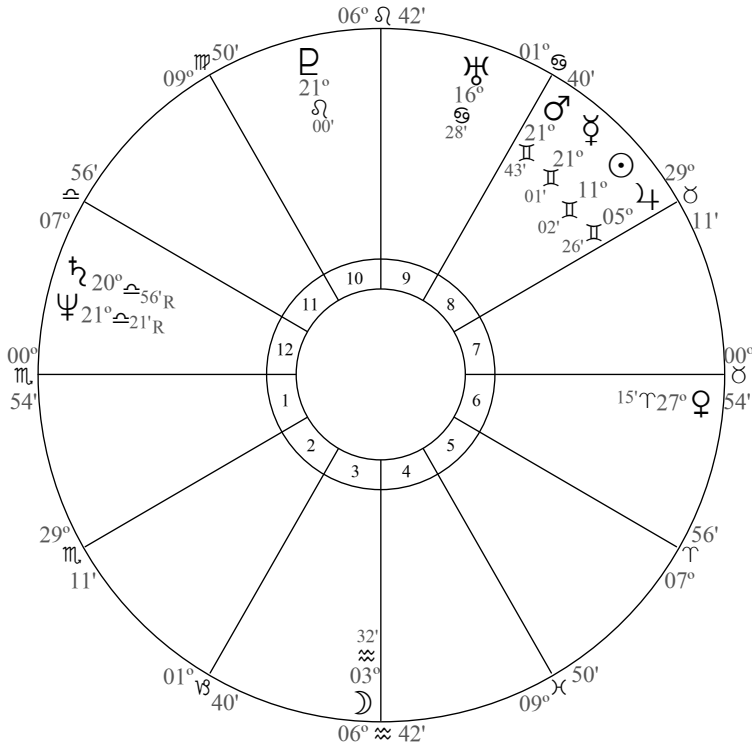

Delineation with Astrodynes: Class 3 – The Signs#

Dominant Gemini- David Berkowitz

"I didn't want to hurt them, I only wanted to kill them." – David Berkowitz

Name: Gemini – The Twins

- Symbol: ♊
- Sun-Sign Dates: May 21 – June 19
- Keyword: I Think
- Best Quality: Versatility
- Worst Quality: Changeable
- Ruling Planet: Mercury
- Color: Light Violet
- Gemstone: Beryl, Tiger-eye
- Part of Body: Arms, bronchia, upper lungs