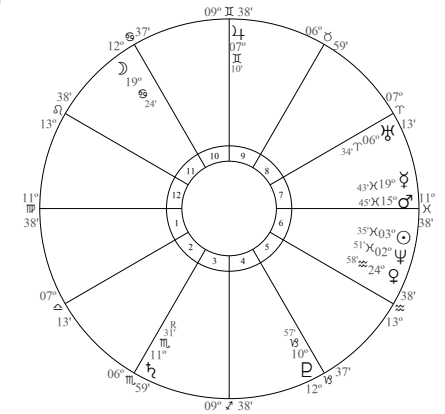

In-Depth Astrological Delineation

Five Consecutive Thursdays
February 21—March 21, 2013
6:30—8:30 p.m. MST

www.light.org

In-Depth Astrological Delineation

Learn to refine your techniques for astrological chart interpretation. Every week, for five weeks, we will offer in-depth analysis of the natal chart, astrodynes, and progressions of a historical figure or someone currently in the news. Your instructor, Christopher Gibson, will walk you through the steps that would be followed in a professional astrological consultation. This is an opportunity to gain greater interpretative skills and to build vocabulary associated with the planets, signs, houses, and aspects in a chart. Special attention will be given to learning how to operate the Horoscope ® designed by Paul Brewer. Other topics for discussion will be Essential Dignities, Astrodynes, and Hermetic Progressions.